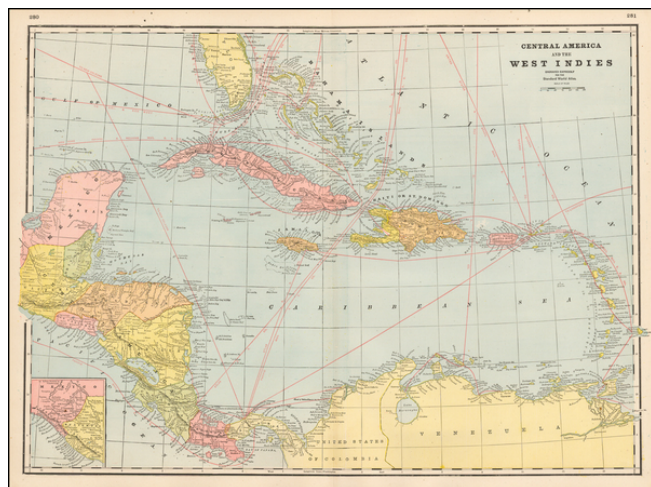

Barry Lawrence Ruderman Antique Maps Inc.

7407 La Jolla Boulevard
La Jolla, CA 92037

www.raremaps.com

(858) 551-8500
blr@raremaps.com

Central America and the West Indies

Stock#: 51134
Map Maker: Cram
Date: 1900 circa
Place: Chicago
Color: Color
Condition: VG+
Size: 22.5 x 16 inches
Price: SOLD

Description:

Attractive and highly detailed map of the region, issued From Cram's scarce American Railway Atlas, showing the shipping routes and distances throughout the region.

Detailed Condition: