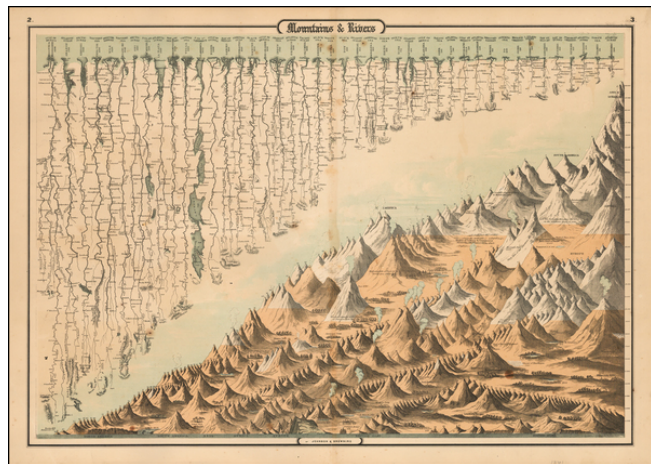

## Mountains & Rivers

**Stock#:** 51062  
**Map Maker:** Johnson & Browning  
**Date:** 1861  
**Place:** New York  
**Color:** Hand Colored  
**Condition:** VG  
**Size:** 24 x 17 inches  
**Price:** SOLD

### Description:

Decorative example of Johnson & Browning's mountains and rivers plate, showing the lengths of the principal rivers of the world and heights of the principal mountains.

Delineates volcanoes, mountain lakes and other features. Includes names and distances, and identifies continents. An interesting and decorative item.

### Detailed Condition:

Minor discoloration at centerfold