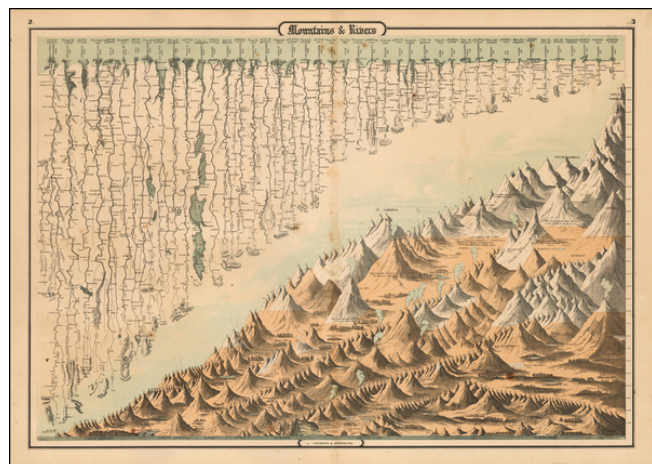

Barry Lawrence Ruderman Antique Maps Inc.

7407 La Jolla Boulevard
La Jolla, CA 92037

www.raremaps.com

(858) 551-8500
blr@raremaps.com

Mountains & Rivers

Stock#: 51062
Map Maker: Johnson & Browning
Date: 1861
Place: New York
Color: Hand Colored
Condition: VG
Size: 24 x 17 inches
Price: SOLD

Description:

Decorative example of Johnson & Browning's mountains and rivers plate, showing the lengths of the principal rivers of the world and heights of the principal mountains.

Delineates volcanoes, mountain lakes and other features. Includes names and distances, and identifies continents. An interesting and decorative item.

Detailed Condition:

Minor discoloration at centerfold