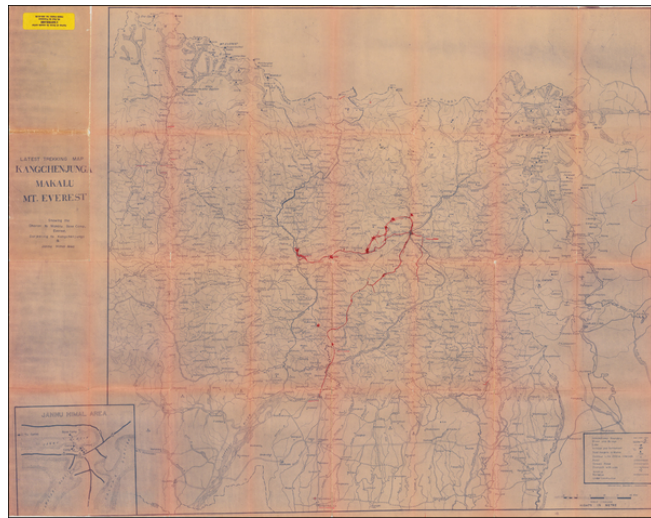

**Barry Lawrence Ruderman
Antique Maps Inc.**

7407 La Jolla Boulevard
La Jolla, CA 92037

www.raremaps.com

(858) 551-8500
blr@raremaps.com

**[Mt. Everest] Latest Trekking Map Kangchenjunga Makalu Mt. Everest Showing the
Dharan to Makalu Base Camp, Everest, Darjeeling to Kangchenjunga & Jannu Himal
Area**

Stock#: 51035
Map Maker: Mandala Graphic Art
Date: 1970 circa
Place: n.p.
Color: Uncolored
Condition: VG+
Size: 37 x 29 inches
Price: SOLD

Description:

Detailed trekking map, including routes to Mt. Everest.

Includes red pen annotations from an early use.

Detailed Condition:

Annotated in red with a route north from Dharan.