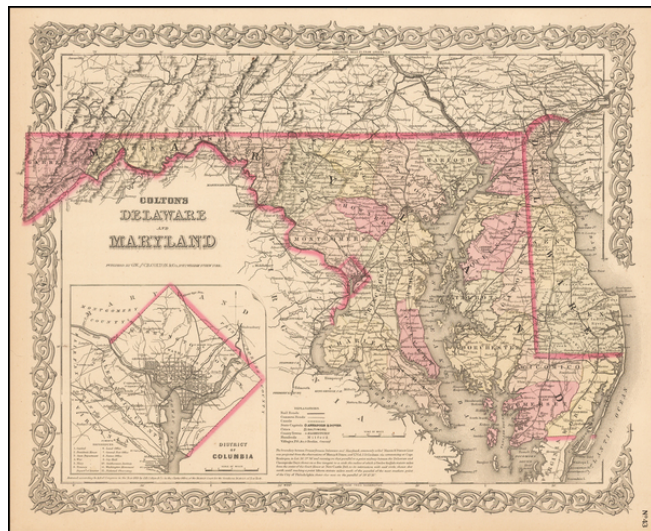

Barry Lawrence Ruderman Antique Maps Inc.

7407 La Jolla Boulevard
La Jolla, CA 92037

www.raremaps.com

(858) 551-8500
blr@raremaps.com

Delaware and Maryland [with large District of Columbia Inset]

Stock#: 51024
Map Maker: Colton
Date: 1860
Place: New York
Color: Hand Colored
Condition: VG+
Size: 16 x 13 inches
Price: \$ 95.00

Description:

First edition of Colton's map of Delaware and Maryland.

Detailed map of Delaware and Maryland, colored by counties. Shows towns, roads, railroads, rivers, etc.

Inset of District of Columbia. Decorative border.