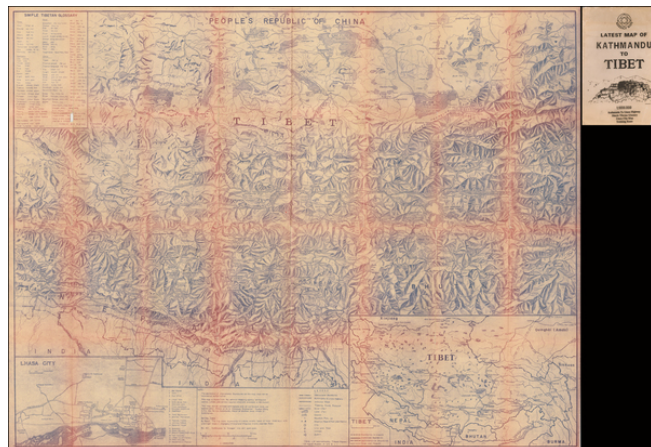

**Barry Lawrence Ruderman
Antique Maps Inc.**

7407 La Jolla Boulevard
La Jolla, CA 92037

www.raremaps.com

(858) 551-8500
blr@raremaps.com

[Early Trekking Map] Latest Map of Kathmandu to Tibet

Stock#: 51007
Map Maker: Mandala Graphic Art
Date: 1990 circa
Place: Kathmandu, Nepal
Color: Uncolored
Condition: VG
Size: 39 x 30 inches
Price: \$ 325.00

Description:

Large format Trekking map of the Tibetan Mountains, published in Kathmandu.

Includes a larger inset of Lhasa City and a second inset map of Tibet.

Detailed Condition:

Folding map with original covers.