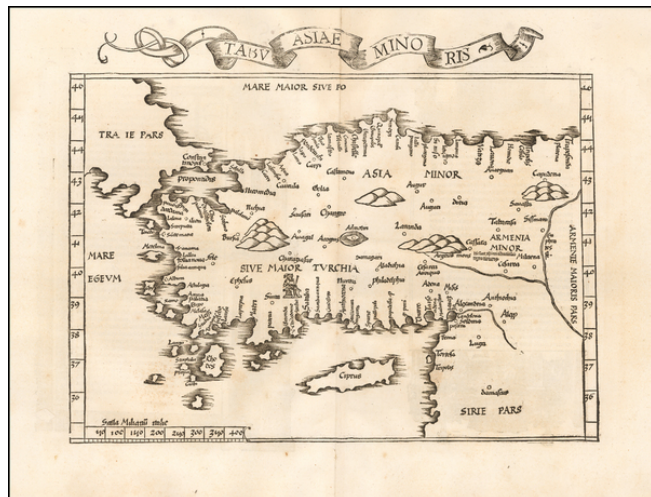

Barry Lawrence Ruderman Antique Maps Inc.

7407 La Jolla Boulevard
La Jolla, CA 92037

www.raremaps.com

(858) 551-8500
blr@raremaps.com

Tabu Asiae Minoris (Cyprus shown)

Stock#: 50958
Map Maker: Fries
Date: 1525
Place: Strasbourg
Color: Uncolored
Condition: VG
Size: 18 x 11.5 inches
Price: \$ 795.00

Description:

Rare early state of Fries map of Asia Minor and Cyprus, based upon the work of Claudius Ptolemy.

Latin text and elaborate decorations on the verso.

Detailed Condition:

Minor soiling