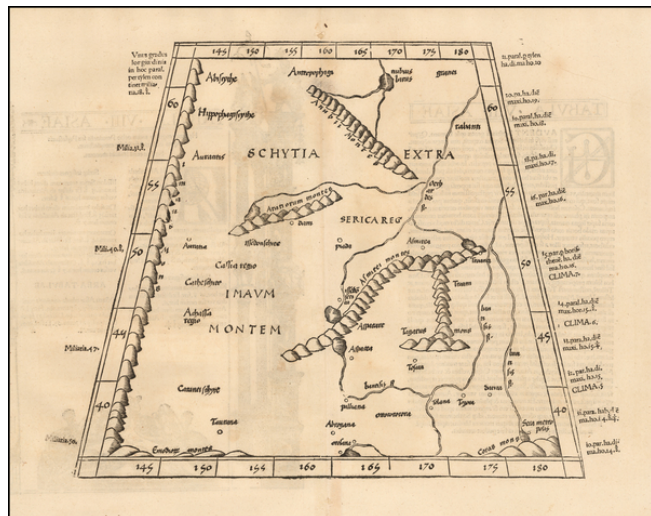

## Tabula VIII Asiae [Central Asia] (Title on Verso)

**Stock#:** 50940  
**Map Maker:** Fries  
**Date:** 1525  
**Place:** Strasbourg  
**Color:** Uncolored  
**Condition:** VG  
**Size:** 16 x 12 inches  
**Price:** \$245.00

### Description:

Gorgeous Ptolemaic map of Central Asia and Tartary and Western China, from Lorenz Fries' edition of Ptolemy's *Geographia*.

This map is largely based on the 1513 map by Waldseemuller.