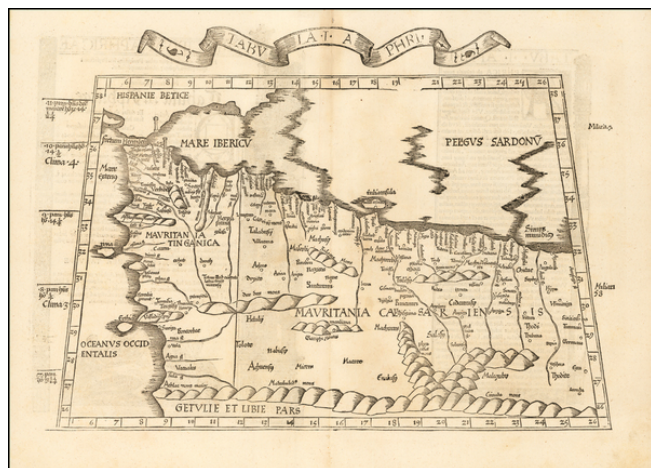

Barry Lawrence Ruderman Antique Maps Inc.

7407 La Jolla Boulevard
La Jolla, CA 92037

www.raremaps.com

(858) 551-8500
blr@raremaps.com

Tabula. I. Aphri.

Stock#: 50929
Map Maker: Fries
Date: 1525
Place: Vienna
Color: Uncolored
Condition: VG
Size: 19 x 13.5 inches
Price: \$ 375.00

Description:

Rare 1525 Edition.

One of the earliest obtainable regional maps of Africa, focusing on Morocco and Algeria.

First published in Strasbourg by Johannes Gruninger in 1522, Fries map is based upon Waldseemuller's map of 1513.