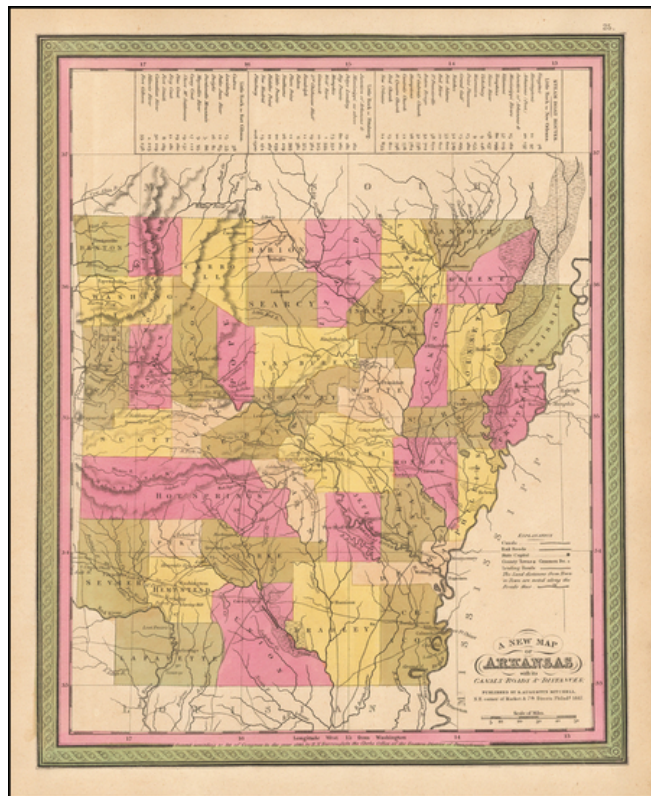

Barry Lawrence Ruderman Antique Maps Inc.

7407 La Jolla Boulevard
La Jolla, CA 92037

www.raremaps.com

(858) 551-8500
blr@raremaps.com

A New Map of Arkansas with its Canals Roads & Distances . . . 1847

Stock#: 50913
Map Maker: Mitchell
Date: 1848
Place: Philadelphia
Color: Hand Colored
Condition: VG+
Size: 15 x 12 inches
Price: \$75.00

Description:

Detailed early map of Arkansas, hand colored by counties, with a chart showing the steam boat routes and illustrating canals, railroads, and other details.

Detailed Condition: