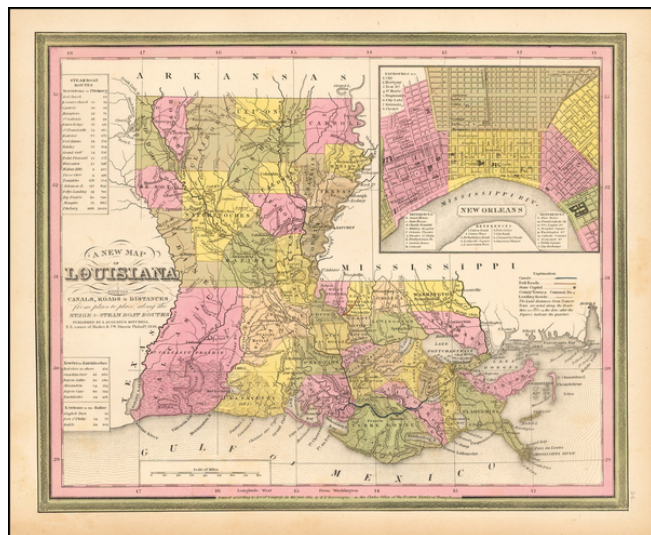

## A New Map Of Louisiana with its Canals, Roads, Distances from Place to Place, along the Stage & Steam Boat Routes . . .

**Stock#:** 50876  
**Map Maker:** Mitchell  
**Date:** 1846  
**Place:** Philadelphia  
**Color:** Hand Colored  
**Condition:** VG+  
**Size:** 15.5 x 12.5 inches  
**Price:** SOLD

### Description:

Detailed and interesting map of Louisiana, hand colored by parish, and showing towns, rivers, bays, lakes, railroads, swamps, etc.

Includes a Table of Steam Boat routes and distances. Large inset map of New Orleans, colored by wards. An early map of Louisiana from one of America's most important and prolific map publishers.