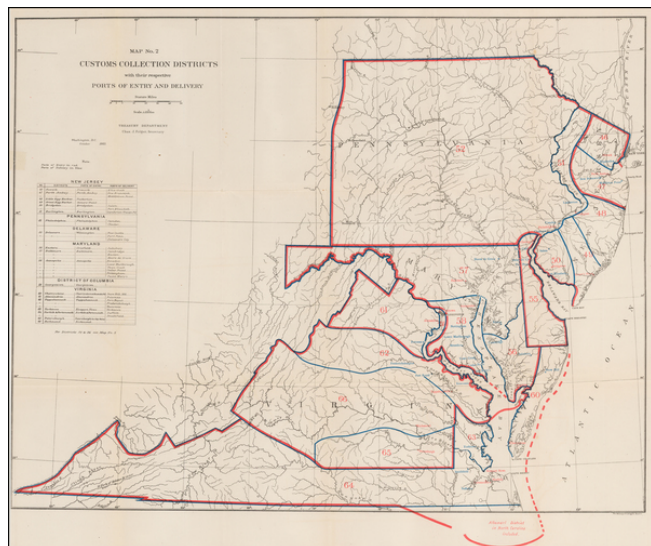

## Map No. 2 Customs Collections Districts with their respective Ports of Entry and Delivery (Virginia, Maryland, Pennsylvania, New Jersey and Delaware)

**Stock#:** 50826  
**Map Maker:** United States Treasury Department  
**Date:** 1883  
**Place:** Washington, D.C.  
**Color:** Outline Color  
**Condition:** VG+  
**Size:** 27 x 23 inches  
**Price:** \$ 195.00

### Description:

Rare Treasury Department Map of the Mid-Atlantic Region, identifying the customs port of entry.

The following are annotated:

- Ports of Entry (red)
- Ports of Delivery (blue)

The table identifies about 40 different ports districts.

A fascinating look at government administration in the late 19th Century.