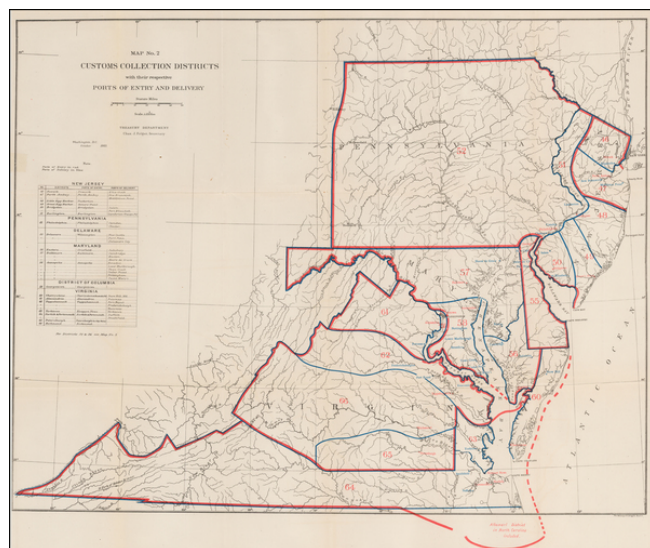

## Map No. 2 Customs Collections Districts with their respective Ports of Entry and Delivery (Virginia, Maryland, Pennsylvania, New Jersey and Delaware)

**Stock#:** 50826  
**Map Maker:** United States Treasury Department  
**Date:** 1883  
**Place:** Washington, D.C.  
**Color:** Outline Color  
**Condition:** VG+  
**Size:** 27 x 23 inches  
**Price:** \$245.00

### Description:

Rare Treasury Department Map of the Mid-Atlantic Region, identifying the customs port of entry.

The following are annotated:

- Ports of Entry (red)
- Ports of Delivery (blue)

The table identifies about 40 different ports districts.

A fascinating look at government administration in the late 19th Century.