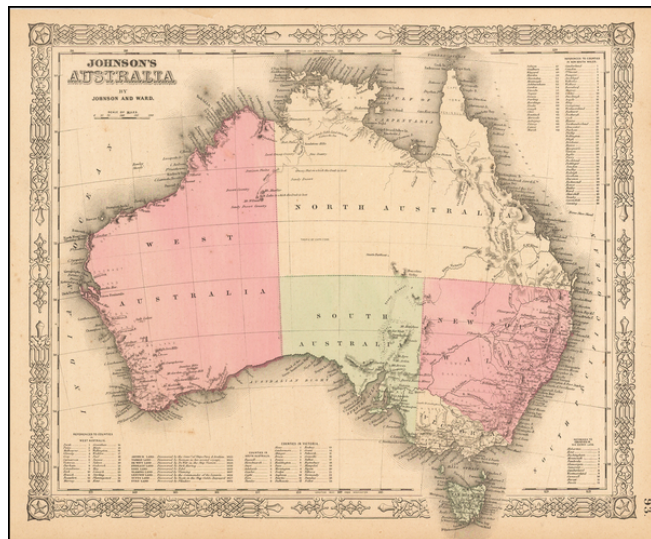

## Johnson's Australia

**Stock#:** 50798  
**Map Maker:** Johnson & Browning  
**Date:** 1862  
**Place:** New York  
**Color:** Hand Colored  
**Condition:** VG+  
**Size:** 16 x 13 inches  
**Price:** SOLD

### Description:

Attractive mid-19th Century map of Australia, with index of counties in New South Wales, Victoria, South Australia, West Australia and Van Dieman's Land.

No counties in North Australia. List of discoveries. Only limited interior exploration, reaching Mt. Wilson, Travelers Valley, Sturts Furthest, etc.