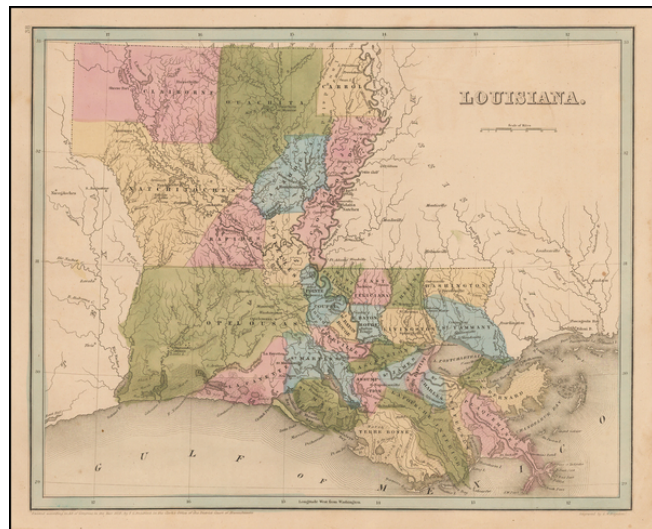

Barry Lawrence Ruderman Antique Maps Inc.

7407 La Jolla Boulevard
La Jolla, CA 92037

www.raremaps.com

(858) 551-8500
blr@raremaps.com

Louisiana

Stock#: 50785
Map Maker: Bradford
Date: 1838
Place: Boston
Color: Hand Colored
Condition: VG
Size: 14.5 x 11.5 inches
Price: \$ 225.00

Description:

Bradford's large map of Louisiana.

The map is hand colored by Parishes, and shows towns, forts, lakes, rivers, and some of the very earliest railroad lines in the South.

Many of the early western and northern parishes have not yet been formed, and the area is dominated by massive Opelousas, Rapides, Natchitoches, Claiborne and Ouachita Parishes.