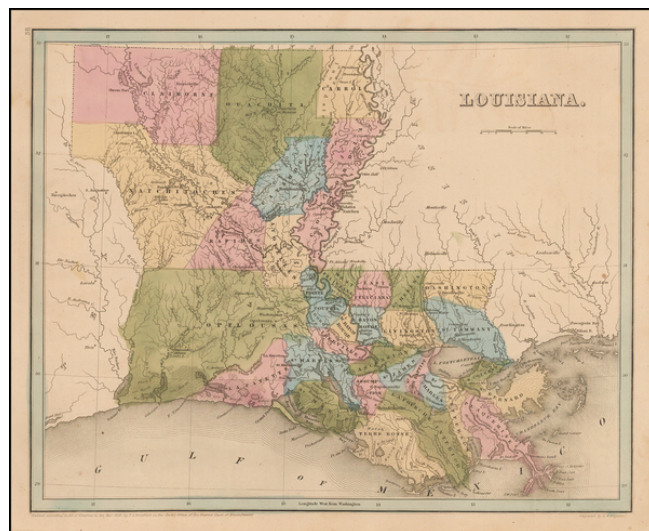

Barry Lawrence Ruderman Antique Maps Inc.

7407 La Jolla Boulevard
La Jolla, CA 92037

www.raremaps.com

(858) 551-8500
blr@raremaps.com

Louisiana

Stock#: 50785
Map Maker: Bradford
Date: 1838
Place: Boston
Color: Hand Colored
Condition: VG
Size: 14.5 x 11.5 inches
Price: \$225.00

Description:

Bradford's large map of Louisiana.

The map is hand colored by Parishes, and shows towns, forts, lakes, rivers, and some of the very earliest railroad lines in the South.

Many of the early western and northern parishes have not yet been formed, and the area is dominated by massive Opelousas, Rapides, Natchitoches, Clariborne and Ouachita Parishes.