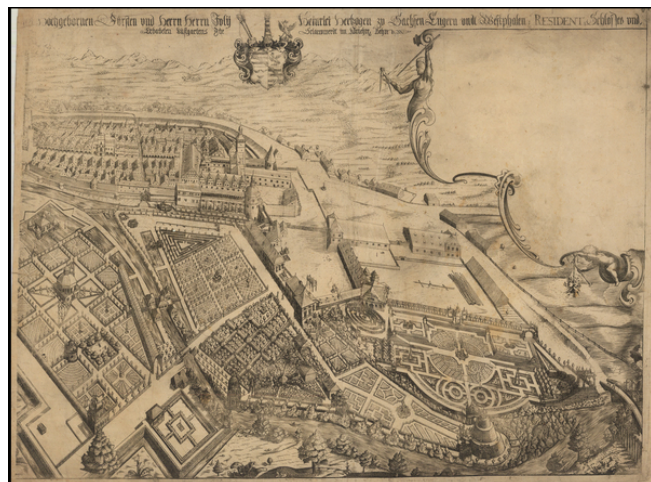

**Barry Lawrence Ruderman  
Antique Maps Inc.**

7407 La Jolla Boulevard  
La Jolla, CA 92037

www.raremaps.com

(858) 551-8500  
blr@raremaps.com

**. . . Hochgebornen Fürsten und Herrn Herrn Julii Heinrichi Hertzogen zu Sachsen  
Engern undt Westphalen Residentschlusses und erbaueten Lustgartens zue  
Schlaccowerdt im Königreich Behmen**

**Stock#:** 50760  
**Map Maker:** Anonymous  
**Date:** 1630 circa  
**Place:** n.p.  
**Color:** Uncolored  
**Condition:** VG  
**Size:** 15.5 x 20 inches  
**Price:** \$ 475.00

**Description:**

Rare separately published view of Ostrov nad Ohří (German Schlackenwerth), in northwest Bohemia.

We have not been able to locate an example of this view, but we have identified a smaller contemporary view by Merian, which suggests that a portion of the left side of the map is missing--likely about 2-3 inches.

[https://commons.wikimedia.org/wiki/File:Schlackenwerth\\_\(Merian\).jpg](https://commons.wikimedia.org/wiki/File:Schlackenwerth_(Merian).jpg)

**Detailed Condition:**

Creased and soiled. Lacking 2 or 3 inches at the left side, perhaps an additional plate?