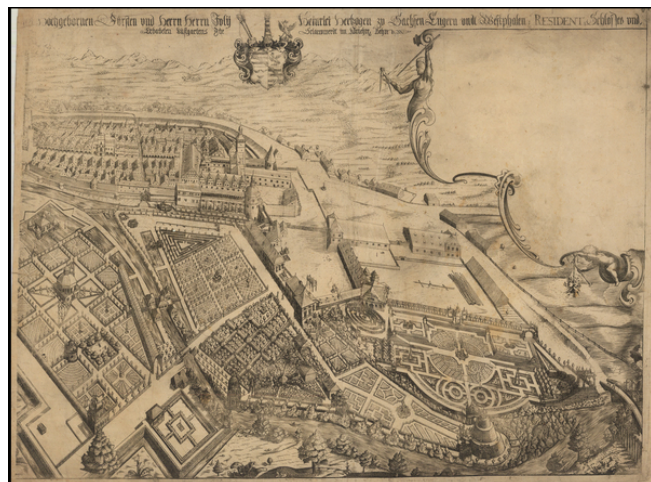

Stock#: 50760
Map Maker: Anonymous
Date: 1630 circa
Place: n.p.
Color: Uncolored
Condition: VG
Size: 15.5 x 20 inches
Price: \$475.00

Description:

Rare separately published view of Ostrov nad Ohří (German Schlackenwerth), in northwest Bohemia.

We have not been able to locate an example of this view, but we have identified a smaller contemporary view by Merian, which suggests that a portion of the left side of the map is missing--likely about 2-3 inches.

[https://commons.wikimedia.org/wiki/File:Schlackenwerth_\(Merian\).jpg](https://commons.wikimedia.org/wiki/File:Schlackenwerth_(Merian).jpg)

Detailed Condition:

Creased and soiled. Lacking 2 or 3 inches at the left side, perhaps an additional plate?