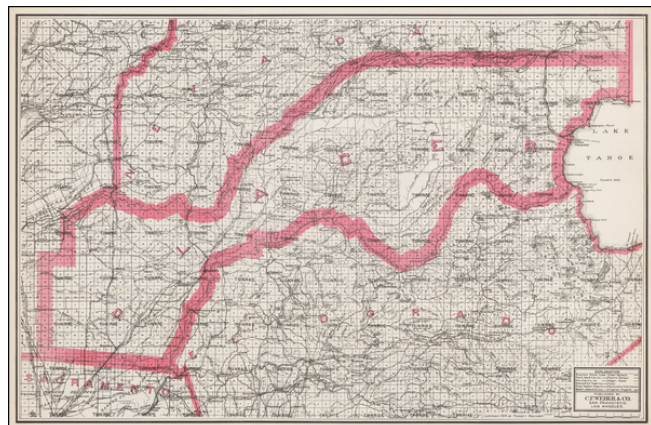

**Barry Lawrence Ruderman
Antique Maps Inc.**

7407 La Jolla Boulevard
La Jolla, CA 92037

www.raremaps.com

(858) 551-8500
blr@raremaps.com

(Lake Tahoe, Placer County, El Dorado County, etc.)

Stock#: 50687
Map Maker: Punnett Brothers
Date: 1914
Place: Los Angeles
Color: Outline Color
Condition: VG+
Size: 23.5 x 18.5 inches
Price: \$ 245.00

Description:

Separately issued unfolded map of Lake Tahoe, El Dorado County, Placer County, etc., published by C.F. Weber.

The map shows early railroads, roads, wagon roads, mines, lakes, mills, and many other details.

Detailed Condition:

Never folded