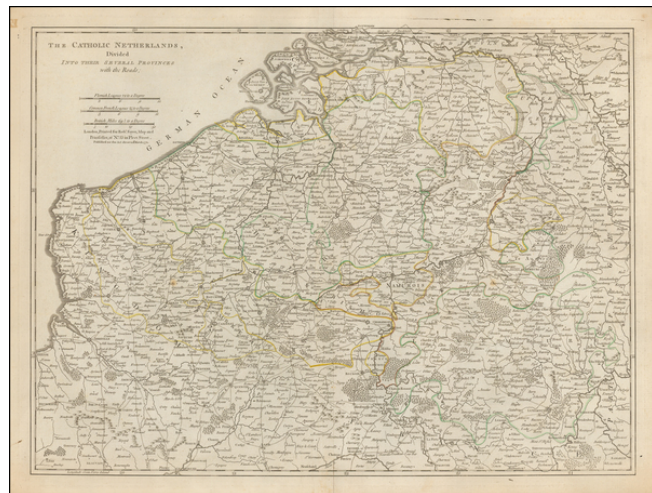

## The Catholic Netherlands, Divided Into Their Several Provinces with the Roads

**Stock#:** 50680  
**Map Maker:** Sayer  
**Date:** 1772  
**Place:** London  
**Color:** Outline Color  
**Condition:** VG  
**Size:** 19 x 13 inches  
**Price:** SOLD

### Description:

Nice detailed map of the southern portion of Belgium, colored by provinces.