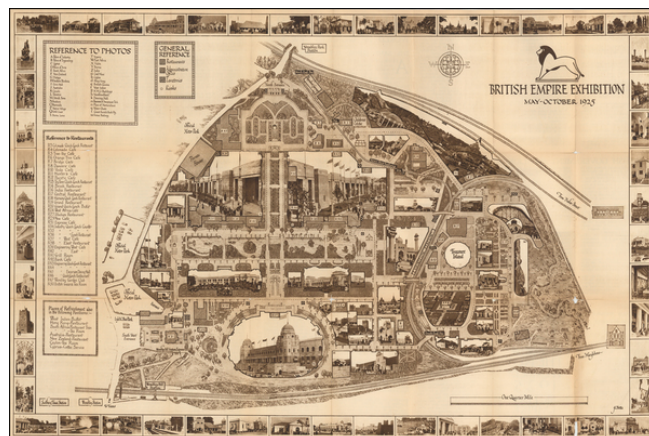

Barry Lawrence Ruderman Antique Maps Inc.

7407 La Jolla Boulevard
La Jolla, CA 92037

www.raremaps.com

(858) 551-8500
blr@raremaps.com

British Empire Exhibition May-October 1925

Stock#: 50629
Map Maker: Betts
Date: 1926
Place: London
Color: Color
Condition: VG
Size: 29 x 19 inches
Price: \$395.00

Description:

A highly decorative and detailed map of the 1926 British Empire Exhibition, incorporating many photographs of buildings both in the border, and integrated into the map image.

The map includes keys to the photos, a general reference key (describing administrative offices, restaurants, lavatories, and kiosks), and a key to restaurants.

The photography is credited to Campbell Gray, and the map was published by Waterlow & Sons Limited.

The map is titled on the cover: "The New Wembley 1925 British Empire Exhibition May-October. The Same Empire but a New Exhibition."