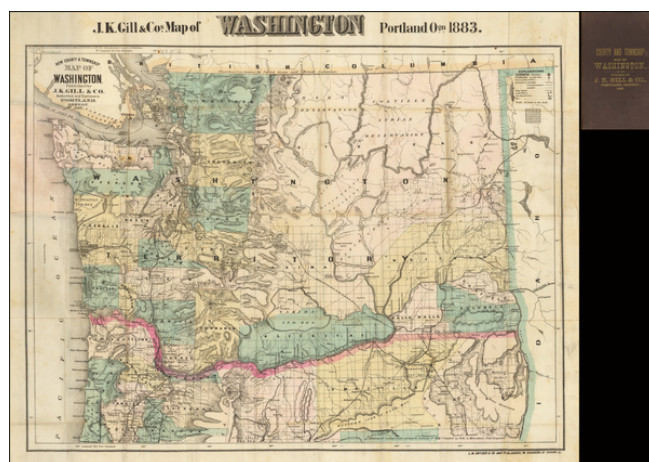

Barry Lawrence Ruderman Antique Maps Inc.

7407 La Jolla Boulevard
La Jolla, CA 92037

www.raremaps.com

(858) 551-8500
blr@raremaps.com

New County & Township Map of Washington. Published by J.K. Gill & Co. Booksellers and Stationers. Portland Oregon. 1883

Stock#: 50619
Map Maker: Gill & Co.
Date: 1883
Place: Portland
Color: Hand Colored
Condition: VG
Size: 28 x 23 inches
Price: SOLD

Description:

Fine separately published map of Washington.

Scarce separately issued map of Washington by J.K. Gill, the leading local seller of books and stationary in Portland at the time.

This would appear to be the third state of Gill's map, which was first issued as a map of Washington Territory in 1878, then revised for the first time in 1882 and again in 1883.

Gill's maps of Oregon and Washington are highly prized for their detail and accuracy, being by far the best separately issued maps of these areas available to collectors.