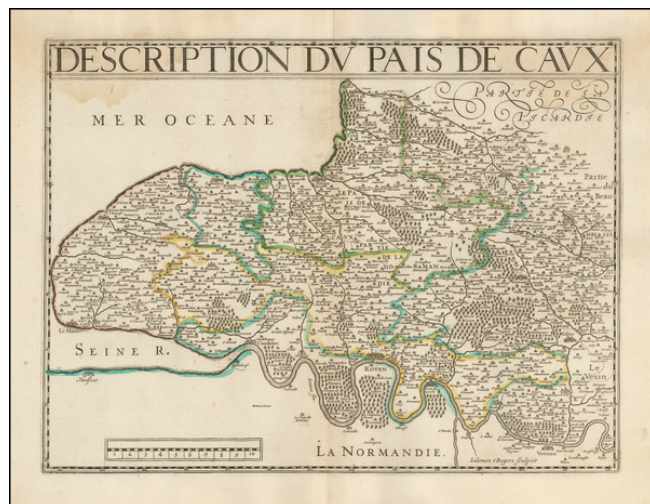

## Description Du Pais De Caux

**Stock#:** 50602  
**Map Maker:** Rogers  
**Date:** 1620  
**Place:** Paris  
**Color:** Hand Colored  
**Condition:** VG  
**Size:** 17.5 x 13 inches  
**Price:** \$ 245.00

### Description:

Rare map of a portion of Normandy, engraved by Salomon Rogers.

We note a copy in the Bibliotheque National de France, which is what we used to date the map.

A variant of the map likely first apperaed in Le Clerc's *Theatre Geographique du Royaume de France*, but *this example has been significantly revised*.