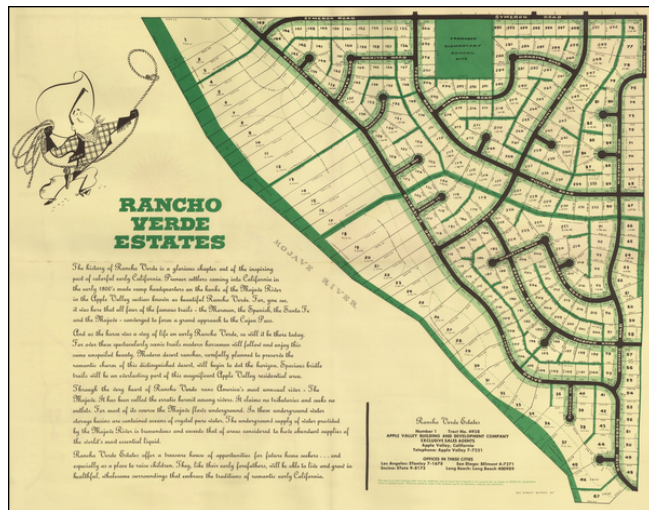

## (Apple Valley, California) Ranch Verde Estates

**Stock#:** 50563  
**Map Maker:** Anonymous  
**Date:** 1955 circa  
**Place:** Apple Valley  
**Color:** Color  
**Condition:** VG+  
**Size:** 18.5 x 24 inches  
**Price:** \$ 145.00

### Description:

Detailed plan of Rancho Palos Verdes Estates, a planned community in Apple Valley, California. The area is now called Desert Knolls, on the north end of Mojave Narrows Regional Park.

Apple Valley is in the High Desert region of San Bernardino County.

At the left side of the development, there are indications of the area where the Mojave River overflows periodically.

The development includes a proposed elementary school site and bridal paths.