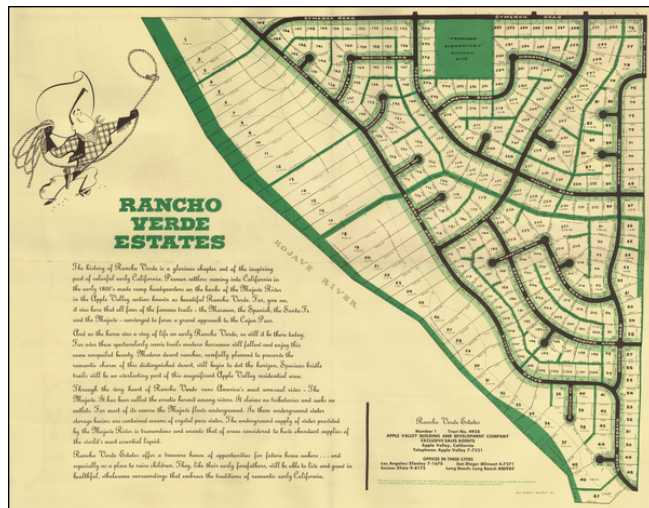

## (Apple Valley, California) Rancho Verde Estates

**Stock#:** 50563  
**Map Maker:** Anonymous  
**Date:** 1955 circa  
**Place:** Apple Valley  
**Color:** Color  
**Condition:** VG+  
**Size:** 18.5 x 24 inches  
**Price:** \$145.00

### Description:

Detailed plan of Rancho Palos Verdes Estates, a planned community in Apple Valley, California. The area is now called Desert Knolls, on the north end of Mojave Narrows Regional Park.

Apple Valley is in the High Desert region of San Bernardino County.

At the left side of the development, there are indications of the area where the Mojave River overflows periodically.

The development includes a proposed elementary school site and bridal paths.