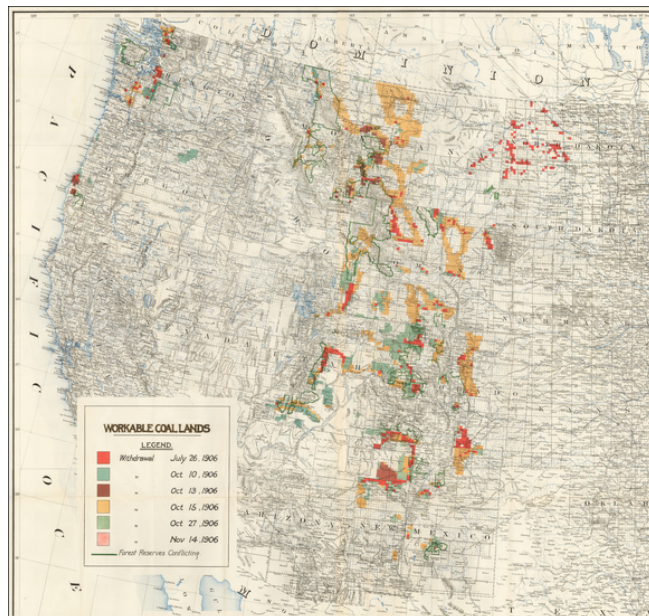

## (Western United States) Workable Coal Lands

**Stock#:** 50537  
**Map Maker:** General Land Office  
**Date:** 1906  
**Place:** Washington D.C.  
**Color:** Color  
**Condition:** VG+  
**Size:** 41 x 39 inches  
**Price:** \$245.00

### Description:

Rare separately published map of the Western United States focusing on coal production.

While the map at first appears to be 1 sheet of a larger map, our research suggests that this map is in fact a re-use of the western sheet of a US Government published wall map.

The detail in the west is quite exceptional and would be of great interest to anyone collecting early 20th century maps of the Western United States.