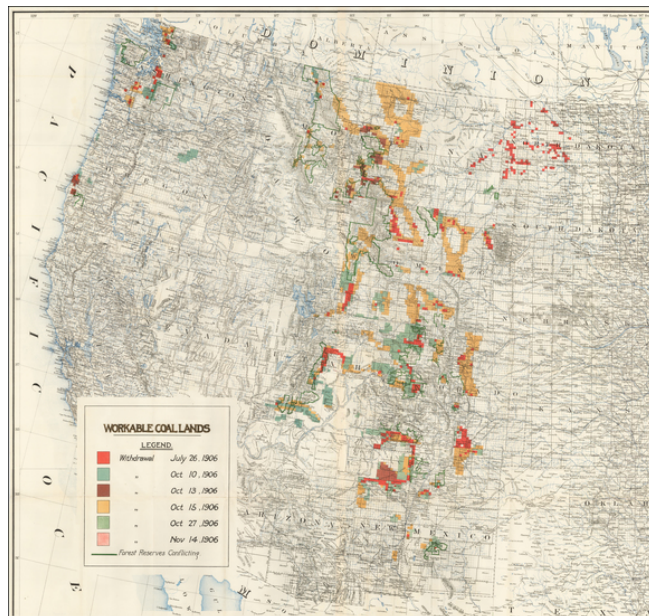

Barry Lawrence Ruderman Antique Maps Inc.

7407 La Jolla Boulevard
La Jolla, CA 92037

www.raremaps.com

(858) 551-8500
blr@raremaps.com

(Western United States) Workable Coal Lands

Stock#: 50537
Map Maker: General Land Office
Date: 1906
Place: Washington D.C.
Color: Color
Condition: VG+
Size: 41 x 39 inches
Price: \$ 245.00

Description:

Rare separately published map of the Western United States focusing on coal production.

While the map at first appears to be 1 sheet of a larger map, our research suggests that this map is in fact a re-use of the western sheet of a US Government published wall map.

The detail in the west is quite exceptional and would be of great interest to anyone collecting early 20th century maps of the Western United States.

Detailed Condition: