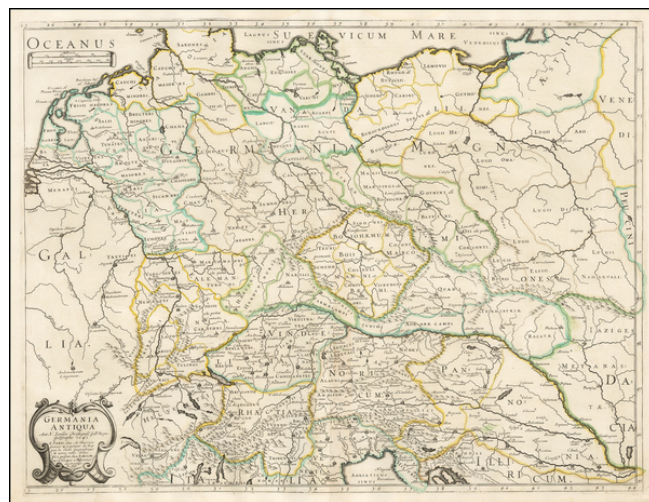

Barry Lawrence Ruderman Antique Maps Inc.

7407 La Jolla Boulevard
La Jolla, CA 92037

www.raremaps.com

(858) 551-8500
blr@raremaps.com

Germania antiqua... 1641

Stock#: 50506
Map Maker: Tavernier / Sanson
Date: 1641
Place: Paris
Color: Outline Color
Condition: VG+
Size: 16 x 21 inches
Price: \$ 175.00

Description:

Tavernier and Sanson's rare 1641 double-page engraved map of classical Germany.

Detailed Condition:

Old outline hand-color.