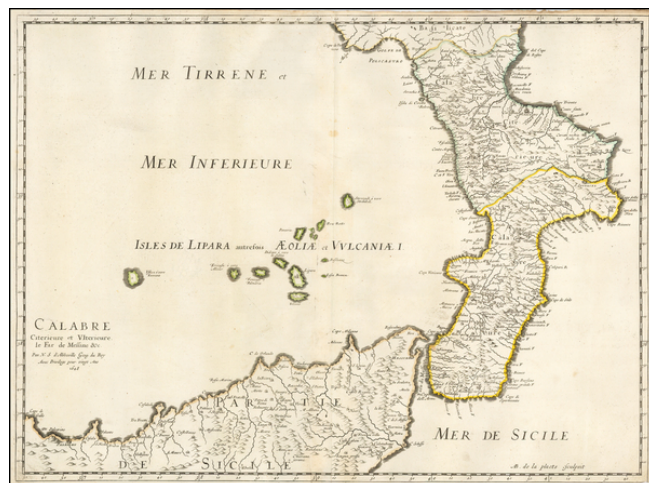

Barry Lawrence Ruderman Antique Maps Inc.

7407 La Jolla Boulevard
La Jolla, CA 92037

www.raremaps.com

(858) 551-8500
blr@raremaps.com

Calabre citérieure et ultérieure... 1648

Stock#: 50477
Map Maker: Sanson
Date: 1648
Place: Paris
Color: Outline Color
Condition: VG
Size: 16 x 22 inches
Price: \$ 295.00

Description:

A nice example of Nicolas Sanson's 1648 double-page engraved map of Calabria, the Strait of Messina, and northern Sicily.

The map is attractively and simply laid out, and shows substantial detail including many rivers, towns, and coastal features. Relief is shown pictorially.

Sanson is one of the most important 17th-century French cartographic engravers, having published prolifically with cutting-edge knowledge.

Detailed Condition:

Old outline hand-color. Loss of lower right corner, just barely touching the neatline.