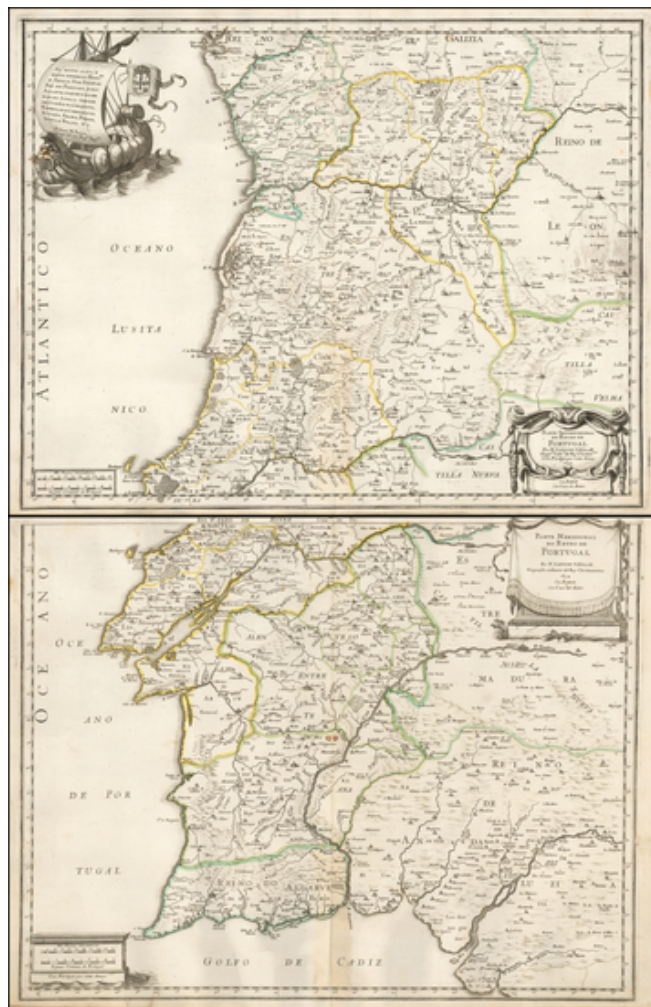

**Barry Lawrence Ruderman  
Antique Maps Inc.**

7407 La Jolla Boulevard  
La Jolla, CA 92037

www.raremaps.com

(858) 551-8500  
blr@raremaps.com

**Parte Septentrional do Reyno de Portugal... 1654 [with] Partie Meridional do Reyno de Portugal... 1654**

**Stock#:** 50470  
**Map Maker:** Sanson  
**Date:** 1654  
**Place:** Paris  
**Color:** Outline Color  
**Condition:** VG+  
**Size:** 16.5 x 21 inches (each)  
**Price:** \$ 675.00

**Description:**

Nicolas Sanson's 1654 double-page engraved maps of northern and southern Portugal, with a large sailing vessel in the upper left corner.

**Detailed Condition:**

Old outline hand-color. Marginal stain in upper right corner, not proceeding into the image. Two double-page maps comprising one two-sheet image.