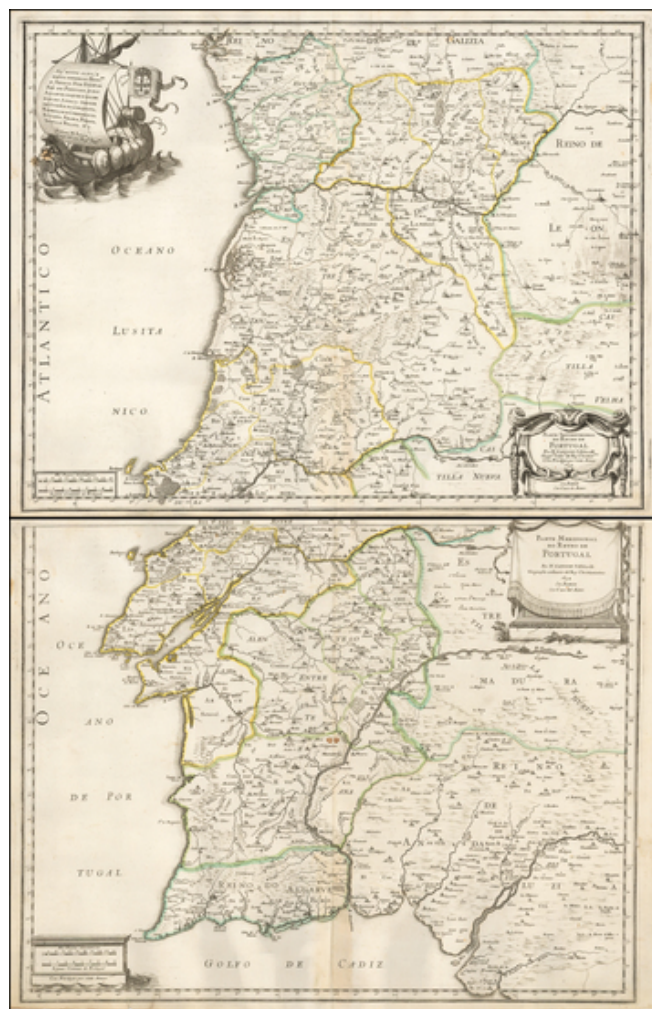

**Barry Lawrence Ruderman
Antique Maps Inc.**

7407 La Jolla Boulevard
La Jolla, CA 92037

www.raremaps.com

(858) 551-8500
blr@raremaps.com

Parte Septentrional do Reyno de Portugal... 1654 [with] Partie Meridional do Reyno de Portugal.... 1654

Stock#: 50470
Map Maker: Sanson
Date: 1654
Place: Paris
Color: Outline Color
Condition: VG+
Size: 16.5 x 21 inches (each)
Price: \$795.00

Description:

Nicolas Sanson's 1654 double-page engraved maps of northern and southern Portugal, with a large sailing vessel in the upper left corner.

Detailed Condition:

Old outline hand-color. Marginal stain in upper right corner, not proceeding into the image. Two double-page maps comprising one two-sheet image.