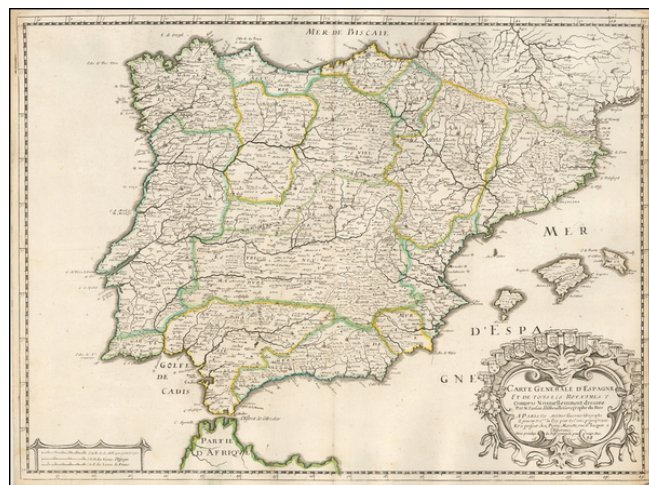

Barry Lawrence Ruderman Antique Maps Inc.

7407 La Jolla Boulevard
La Jolla, CA 92037

www.raremaps.com

(858) 551-8500
blr@raremaps.com

Carte générale d'Espagne et de tous les Royaumes y compris nouvellement . . . 1658

Stock#: 50465
Map Maker: Sanson
Date: 1658
Place: Paris
Color: Outline Color
Condition: VG+
Size: 16 x 22 inches
Price: SOLD

Description:

Nicolas Sanson's double-page engraved map of the Iberian Peninsula, with Spain, Portugal, and Balearics. The map was published in Paris in 1658.

Detailed Condition:

Old outline hand-color.