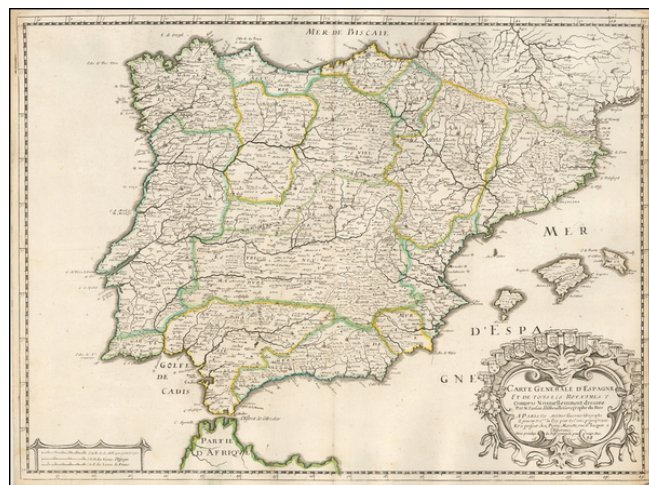

Barry Lawrence Ruderman Antique Maps Inc.

7407 La Jolla Boulevard
La Jolla, CA 92037

www.raremaps.com

(858) 551-8500
blr@raremaps.com

Carte générale d'Espagne et de tous les Royaumes y compris nouvellement... 1658

Stock#: 50465
Map Maker: Sanson
Date: 1658
Place: Paris
Color: Outline Color
Condition: VG+
Size: 16 x 22 inches
Price: \$345.00

Description:

Nicolas Sanson's double-page engraved map of the Iberian Peninsula, with Spain, Portugal, and Balearics. The map was published in Paris in 1658.

Detailed Condition:

Old outline hand-color.