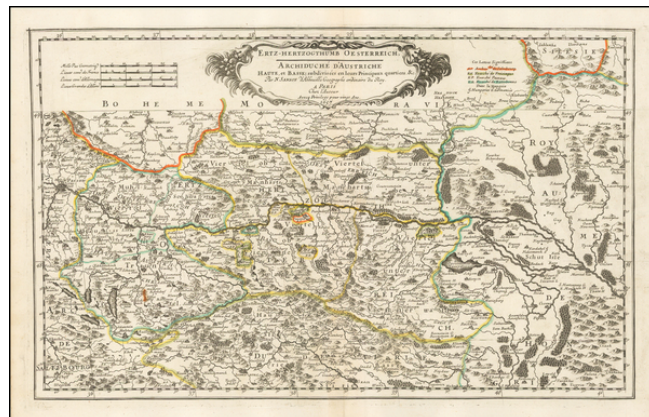

## Ertz-Hertzogthumb Oesterrich -- Archiduche D'Anstriche Haute, et Basse... 1657

**Stock#:** 50453  
**Map Maker:** Sanson  
**Date:** 1657  
**Place:** Paris  
**Color:** Outline Color  
**Condition:** VG+  
**Size:** 12.5 x 19 inches  
**Price:** \$ 275.00

### Description:

Nicolas Sansons' double-page engraved map of part of Austria, centered on the course of the Donau River. The map was published in Paris in 1657.

### Detailed Condition:

Old outline hand-color.