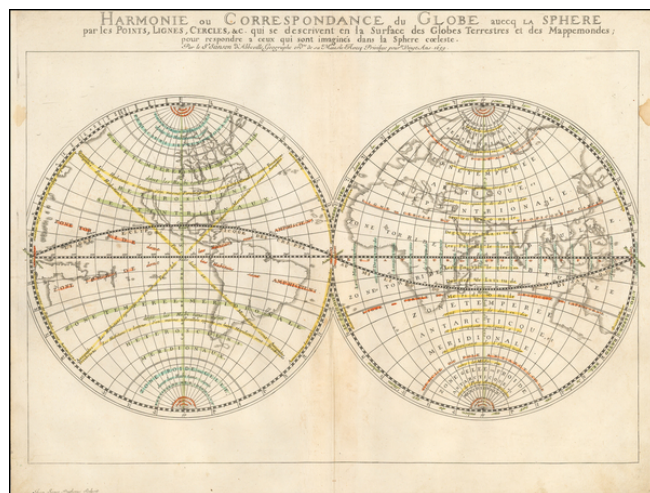

Barry Lawrence Ruderman Antique Maps Inc.

7407 La Jolla Boulevard
La Jolla, CA 92037

www.raremaps.com

(858) 551-8500
blr@raremaps.com

Harmonie ou Correspondance du Globe avecq la Sphere par les Points, Lignes, Cercles &c. qui se Descrivent en la Surface des Globes Terrestres . . .

Stock#: 50413
Map Maker: Sanson
Date: 1659
Place: Paris
Color: Outline Color
Condition: VG+
Size: 15 x 21 inches
Price: \$ 975.00

Description:

Nicolas Sanson's 1659 double-page engraved map of the world, featuring particular emphasis on latitudes, zones (e.g., "Zone Toride"), and meridians.

While the main focus of the map is not detailed topography or toponyms, it includes some noteworthy cartography: California as an Island, Korea as an Island, and a detailed and unusual rendering of Australia.

Detailed Condition:

Old outline hand-color. Minor marginal staining.