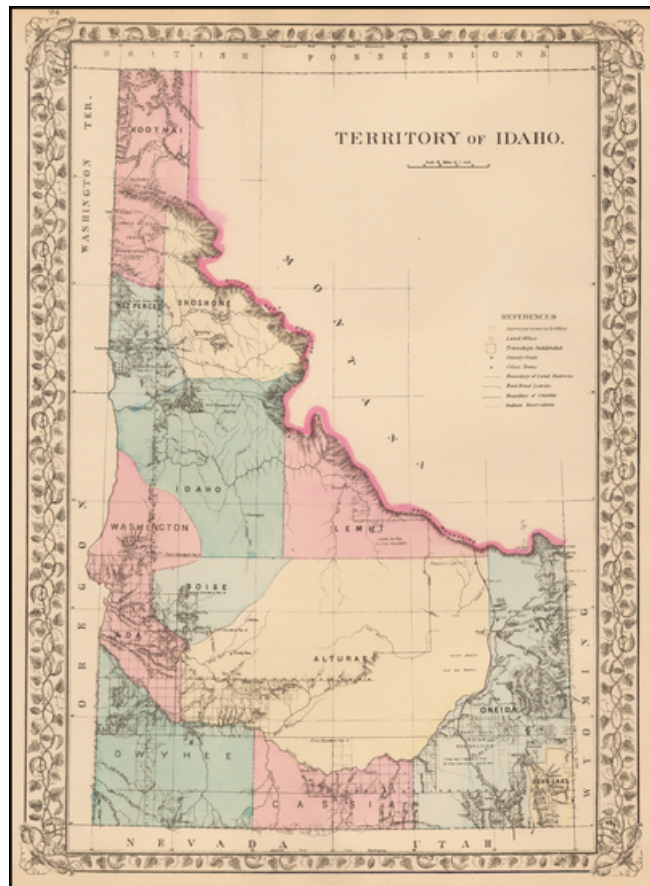

Barry Lawrence Ruderman Antique Maps Inc.

7407 La Jolla Boulevard
La Jolla, CA 92037

www.raremaps.com

(858) 551-8500
blr@raremaps.com

Territory of Idaho

Stock#: 50294
Map Maker: Mitchell Jr.
Date: 1881
Place: Philadelphia
Color: Hand Colored
Condition: VG+
Size: 14 x 11 inches
Price: \$145.00

Description:

A wonderful early map of Idaho, one of the earliest to appear in a Commercial Atlas.

Only 13 counties are shown. Some minor Township surveying illustrated, along with towns, mountains, rivers, Indian Reservations, Forts, and the Rocky Desert of Lava and Basalt. A wonderful early map. The earliest obtainable map of Idaho Territory to appear in a Commercial atlas.