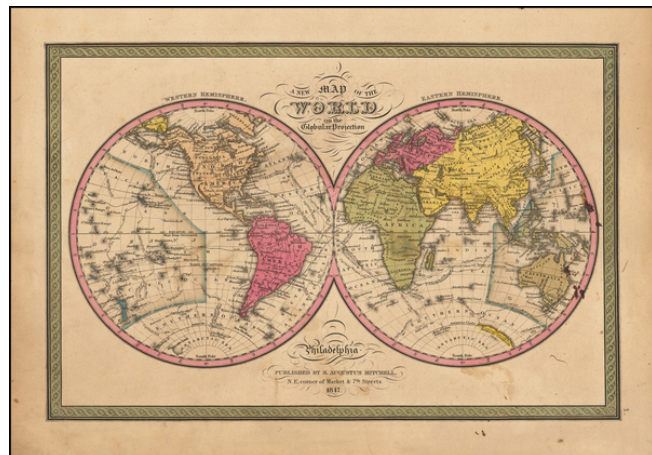

Barry Lawrence Ruderman Antique Maps Inc.

7407 La Jolla Boulevard
La Jolla, CA 92037

www.raremaps.com

(858) 551-8500
blr@raremaps.com

A New Map of the World on the Globular Projection ... 1847

Stock#: 50293
Map Maker: Mitchell
Date: 1846
Place: Philadelphia
Color: Hand Colored
Condition: VG
Size: 14.5 x 9.5 inches
Price: \$145.00

Description:

Attractive double hemisphere map of the world with decorative borders. Attractive example with wide margins. The Antarctic regions are just now being discovered. Includes the routes of Captain Cook, Captain Gore and the United States Exploring Expedition.

Detailed Condition:

some staining