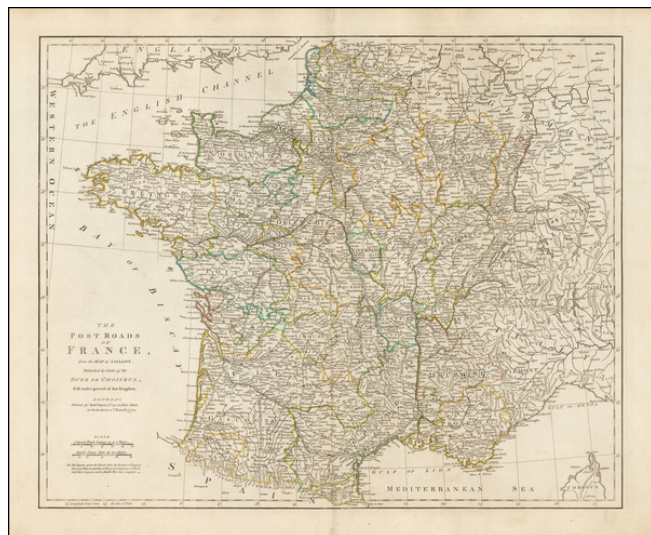

**Barry Lawrence Ruderman
Antique Maps Inc.**

7407 La Jolla Boulevard
La Jolla, CA 92037

www.raremaps.com

(858) 551-8500
blr@raremaps.com

**The Post Roads of France, from the Map of Jaillot. Published by Order of the Duke de
Choiseul, Postmaster general of that Kingdom . . . 1772**

Stock#: 50270
Map Maker: Sayer
Date: 1772
Place: London
Color: Outline Color
Condition: VG
Size: 23 x 18.5 inches
Price: SOLD

Description:

Highly detailed postal map of France, from one of the top British Mapmakers of the late 18th Century.