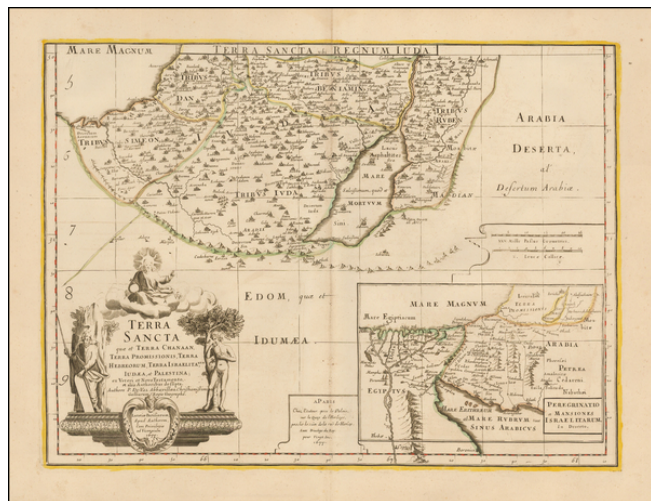

**Barry Lawrence Ruderman
Antique Maps Inc.**

7407 La Jolla Boulevard
La Jolla, CA 92037

www.raremaps.com

(858) 551-8500
blr@raremaps.com

**Terra Sancta quae et Terra Chanaan, Terra Promissionis, Terra Hebreorum, Terra
Israelitarum, Iudaea, et Paletsina; ex Veteri et Novo Testamento, et aliis Authoribus
desupta . . . 1677**

Stock#: 50257
Map Maker: Du Val
Date: 1677
Place: Paris
Color: Outline Color
Condition: VG
Size: 15 x 20 inches
Price: \$ 245.00

Description:

Southern half of Du Val's scarce 2 sheet map of the Holy Land.

The map is centered on the Dead Sea and includes a large map showing the 40 years of wandering of the House of Israel through the desert after leaving Egypt.

Detailed Condition: