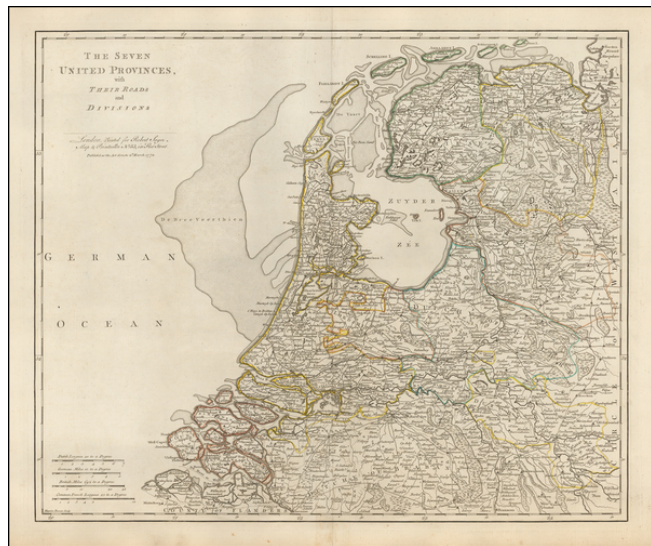

Barry Lawrence Ruderman Antique Maps Inc.

7407 La Jolla Boulevard
La Jolla, CA 92037

www.raremaps.com

(858) 551-8500
blr@raremaps.com

The Seven United Provinces with Their Roads and Divisions . . .1772

Stock#: 50230
Map Maker: Sayer
Date: 1772
Place: London
Color: Outline Color
Condition: VG
Size: 19 x 13 inches
Price: SOLD

Description:

Nice detailed map of the Low Countries, colored by provinces.

The map extends from Flanders and Brabant in the south to Frisieland in the north, locating towns, roads, rivers, canals, islands, etc.