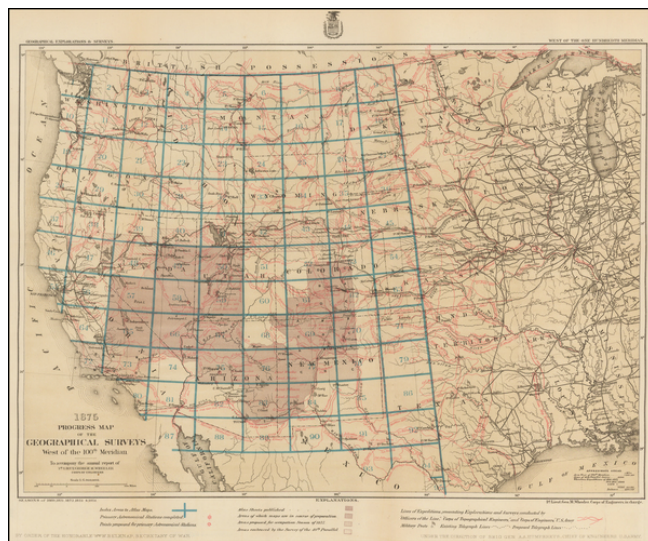

Barry Lawrence Ruderman Antique Maps Inc.

7407 La Jolla Boulevard
La Jolla, CA 92037

www.raremaps.com

(858) 551-8500
blr@raremaps.com

1875 Progress Map of the Geographical Surveys West of the 100th Meridian

Stock#: 50192
Map Maker: Wheeler
Date: 1875
Place: Washington
Color: Color
Condition: VG+
Size: 18.5 x 22.5 inches
Price: SOLD

Description:

Key sheet locating the 95 sections for which the US Geological Survey had created surveys.