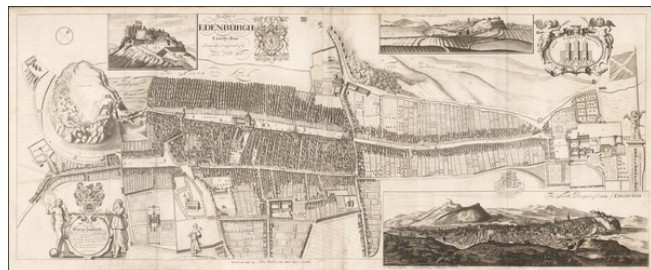

**Barry Lawrence Ruderman
Antique Maps Inc.**

7407 La Jolla Boulevard
La Jolla, CA 92037

www.raremaps.com

(858) 551-8500
blr@raremaps.com

The Plan of Edinburgh Exactly done From the Original of ye famous D: Wit

Stock#: 50188
Map Maker: Bowles
Date: 1714 (1814)
Place: London
Color: Uncolored
Condition: VG
Size: 17 x 42 inches
Price: \$1,900.00

Description:

Rare Decorative Plan and View of Edinburgh Dedicated to George Lockhart esq.

Rare town plan, bird's-eye view and prospect of Edinburgh, engraved by the Scots mapmaker Andrew Johnston, and first published in 1714.

The map first appeared in the *Nouveau Theatre de la Grande Bretagne*, published by Joseph Smith from 1719 onwards. The plan is based upon a rare two-sheet plan of Edinburgh drawn by James Gordon in 1647, and published by Johannes Blaeu in 1647, and later re-printed by Fredrick de Wit.