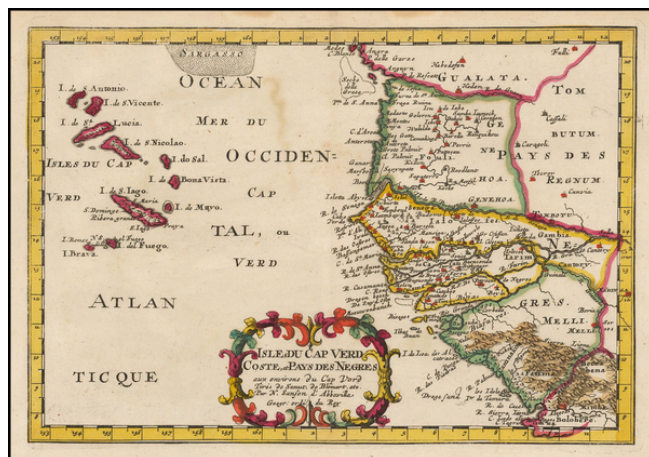

## Isles du Cap Verd Coste et Pays de Negres . . .

**Stock#:** 50118  
**Map Maker:** Sanson  
**Date:** 1657 (1683)  
**Place:** Paris  
**Color:** Hand Colored  
**Condition:** VG+  
**Size:** 11 x 7.5 inches  
**Price:** SOLD

### Description:

Fine old color example of this finely engraved map of the Coast of Africa and the Cape Verde Islands, first published by Nicholas Sanson in 1657.

Sanson was the Royal Geographer to the King of France and perhaps the most important commercial mapmaker of his generation.