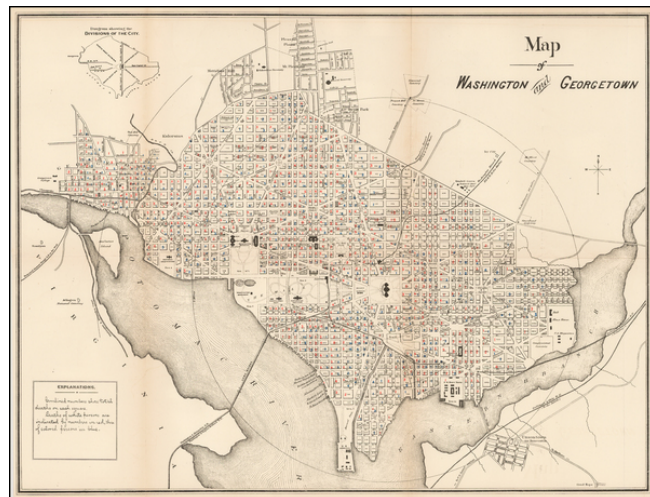

Barry Lawrence Ruderman Antique Maps Inc.

7407 La Jolla Boulevard
La Jolla, CA 92037

www.raremaps.com

(858) 551-8500
blr@raremaps.com

Map of Washington and Georgetown

Stock#: 50098
Map Maker: U.S. Government
Date: 1882 circa
Place: Washington D.C.
Color: Uncolored
Condition: VG+
Size: 16.5 x 22.5 inches
Price: SOLD

Description:

Scarce map of Washington DC, published for the United States Senate circa 1882.

The map is intended to show the distribution of deaths attributable to lung disease (white deaths in red, colored persons' deaths in blue).