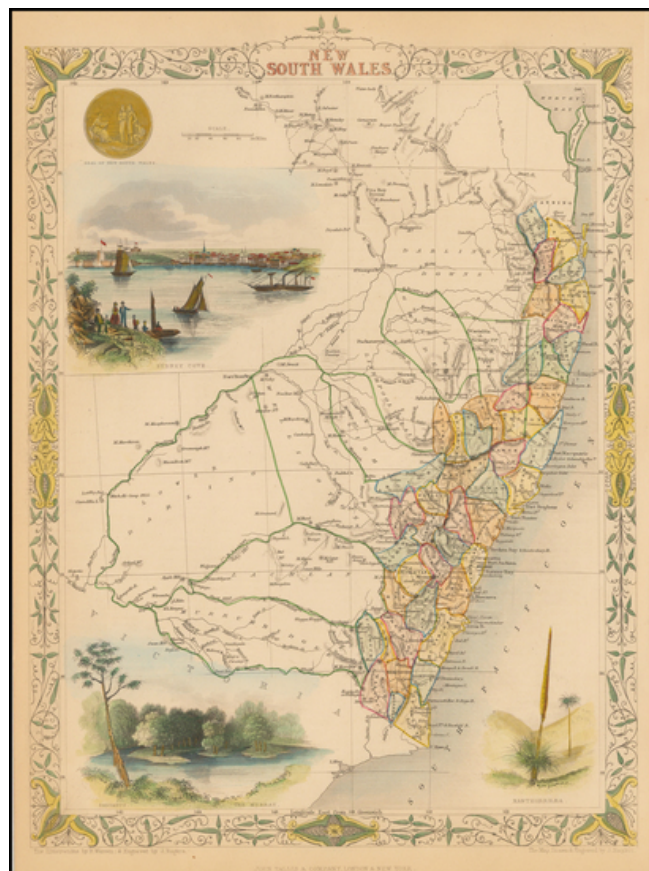

Barry Lawrence Ruderman Antique Maps Inc.

7407 La Jolla Boulevard
La Jolla, CA 92037

www.raremaps.com

(858) 551-8500
blr@raremaps.com

New South Wales

Stock#: 50019
Map Maker: Tallis
Date: 1851
Place: London
Color: Hand Colored
Condition:
Size: 9.75 x 13.5 inches
Price: \$295.00

Description:

Striking full color example of this marvelous map. Includes vignettes of Sydney, The Murray and Xanthorrhoea, plus a seal.

Engraved for *R. Montgomery Martin's Illustrated Atlas*. Tallis was one of the last great decorative map makers. His maps are prized for the wonderful vignettes of indigenous scenes, people, etc.