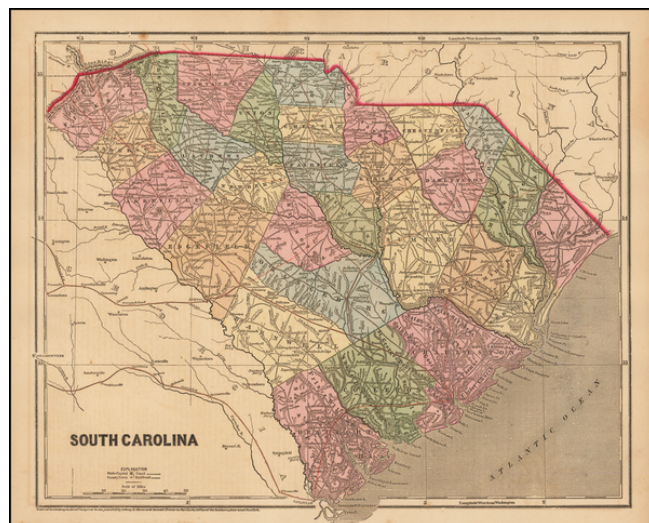

Barry Lawrence Ruderman Antique Maps Inc.

7407 La Jolla Boulevard
La Jolla, CA 92037

www.raremaps.com

(858) 551-8500
blr@raremaps.com

South Carolina

Stock#: 49983
Map Maker: Morse
Date: 1856
Place: New York
Color: Color
Condition: VG+
Size: 15 x 12.5 inches
Price: SOLD

Description:

Scarce map of South Carolina by Charles Morse, divided by counties.

Shows towns, roads, mountains, rivers, railroads, lakes, etc.

Detailed Condition: