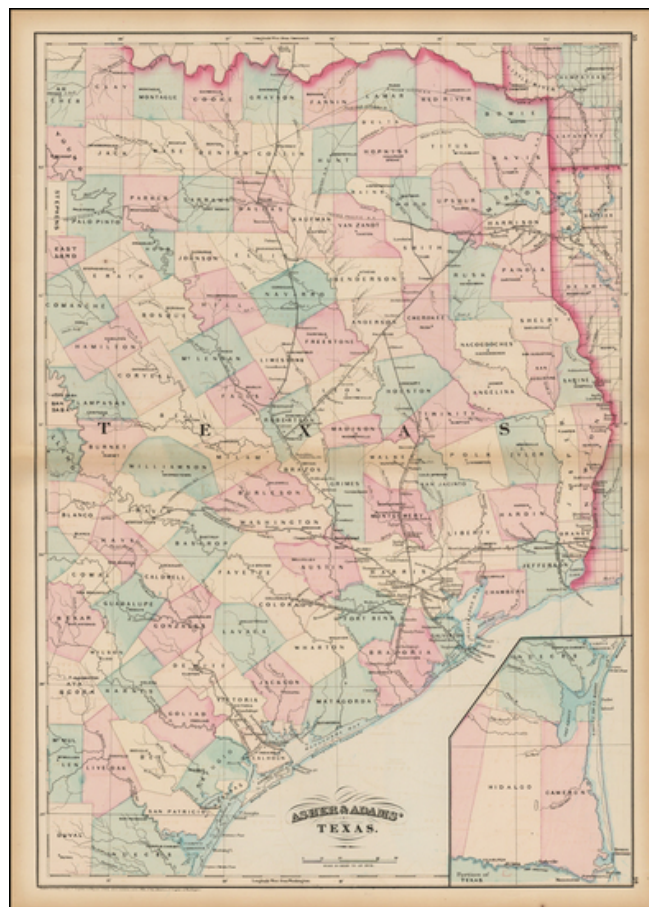

Barry Lawrence Ruderman Antique Maps Inc.

7407 La Jolla Boulevard
La Jolla, CA 92037

www.raremaps.com

(858) 551-8500
blr@raremaps.com

Asher & Adams' Texas Eastern Portion

Stock#: 49970
Map Maker: Asher & Adams
Date: 1874
Place: New York
Color: Hand Colored
Condition: VG
Size: 22 x 16 inches
Price: SOLD

Description:

Interesting large format map of Eastern Texas, hand colored by counties, from Asher & Adams' Atlas of the *United States*.

Conceived as a railroad atlas, the map gives a very detailed treatment of the rail lines and stations. Large inset of the region between Brownsville and Corpus Christi. Shows towns, railroad lines, stations, etc. Post offices are also located. One of the most interesting large format commercial maps of Texas from the early 1870s.