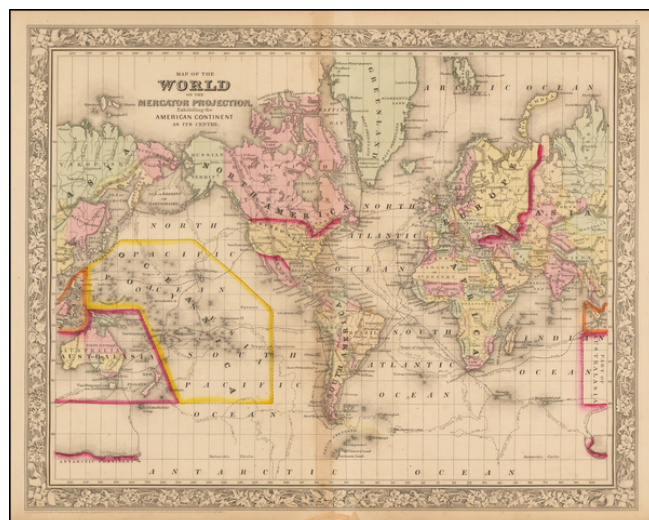

Barry Lawrence Ruderman Antique Maps Inc.

7407 La Jolla Boulevard
La Jolla, CA 92037

www.raremaps.com

(858) 551-8500
blr@raremaps.com

Map of the World on The Mercator Projection, Exhibiting the American Continent As Its Centre

Stock#: 49969
Map Maker: Mitchell Jr.
Date: 1863
Place: Philadelphia
Color: Hand Colored
Condition: VG
Size: 18 x 14 inches
Price: SOLD

Description:

Decorative mid 19th Century map of the world, with a unique twist, in that the Americas are at the center of the map.

Includes decorative borders.

Shows the tracks of the various 18th & 19th Century explorers, including Cook, Gore, US Ex Ex, Ross, and Clarke.

Detailed Condition:

discoloration at centerfold