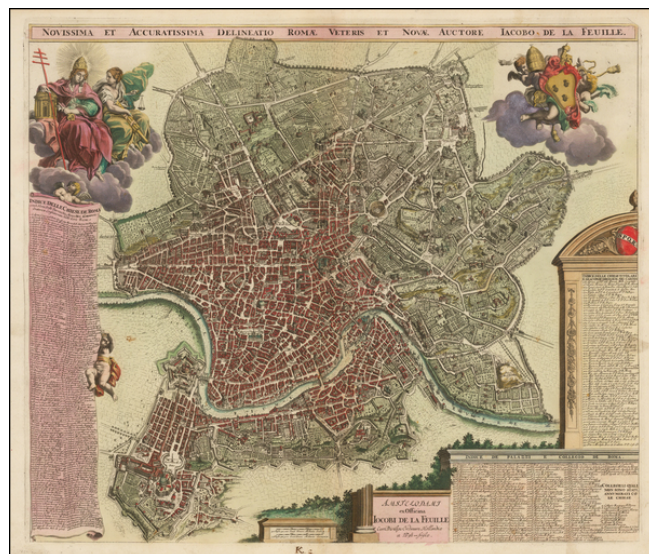

Barry Lawrence Ruderman Antique Maps Inc.

7407 La Jolla Boulevard
La Jolla, CA 92037

www.raremaps.com

(858) 551-8500
blr@raremaps.com

Novissima et Accuratissima Delineatio Romae Veteris et Novae . . .

Stock#: 49914
Map Maker: de la Feuille
Date: 1690 circa
Place: Amsterdam
Color: Hand Colored
Condition: VG
Size: 19.5 x 23 inches
Price: \$ 1,400.00

Description:

Striking example of this rare decorative plan of Rome, published in Amsterdam by Jacob de la Feuille, likely from the same plate as Joannes De Ram.

This fine map of Rome is based on Giovanni Battista Falda's influential wall map. It provides remarkable detail down to the streets, churches, houses, gardens, piazzas, bridges and gates with the Vatican appearing in the immediate foreground. The legends flanking the map contain a key to 464 locations.

The City on Seven Hills is encompassed by its ancient walls and the banks of the River Tiber. Numerous monuments and sites, all of which are still present today, can be seen on the view, including the Coliseum, the Pantheon, the Piazza del Popolo, the Church of San Giovanni Laterno, the Castel Sant'Angelo and the Vatican, which is dominated by the Dome of St. Peter's Basilica and Gianlorenzo Bernini's great oval Colonnade that lines the square below.

Detailed Condition:

Old color. Minor fold split and restoration at lower centerfold.