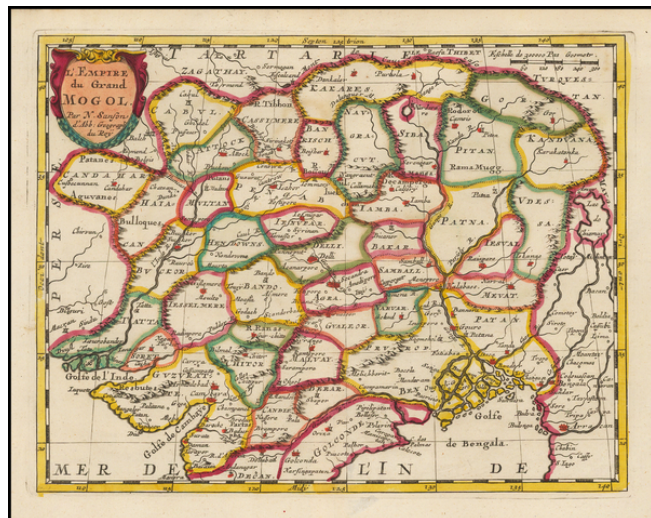

Barry Lawrence Ruderman Antique Maps Inc.

7407 La Jolla Boulevard
La Jolla, CA 92037

www.raremaps.com

(858) 551-8500
blr@raremaps.com

L'Empire du Grand Mogol

Stock#: 49881
Map Maker: Sanson
Date: 1683
Place: Paris
Color: Hand Colored
Condition: VG+
Size: 9.5 x 7.5 inches
Price: \$295.00

Description:

Fine old color example of this fine 17th Century map of India and Central Asia by Nicolas Sanson.

The map extends from Persia in the West to Lake Chimay and the Bay of Bengal, with the Himalaya Mountains in the north.