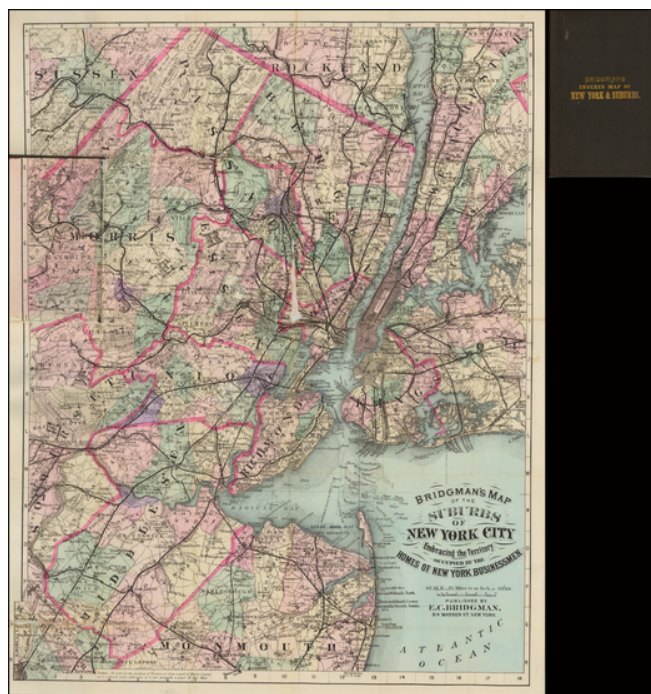

## Bridgman's Map of the Suburbs of New York City Embracing the Territory Occupied by the Homes of New York Businessman.

**Stock#:** 49868  
**Map Maker:** Bridgman  
**Date:** 1875 circa  
**Place:** New York  
**Color:** Hand Colored  
**Condition:** VG-  
**Size:**  
**Price:** \$925.00

### Description:

Very attractive hand-colored folding map of New York City and environs, showing the suburban towns of Long Island, New Jersey, and Westchester.

Shows rail lines, including commuter rail. Hand-colored in outline by county, and in wash for townships.

A nice New York-centric map.

### Detailed Condition:

6-page reference index; mounted in publisher's 12mo format gilt-lettered cloth case; few repaired separations at folds and some small printed losses at fold intersections.