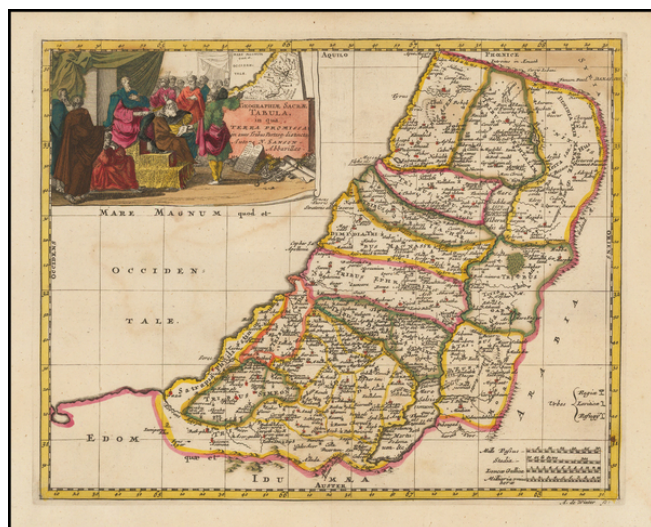

Barry Lawrence Ruderman Antique Maps Inc.

7407 La Jolla Boulevard
La Jolla, CA 92037

www.raremaps.com

(858) 551-8500
blr@raremaps.com

Geographiae Sacrae Tabula, in qua Terra Promissa in suas Tribus Partesq. distincta . . .

Stock#: 49739
Map Maker: Sanson
Date: 1683
Place: Paris
Color: Hand Colored
Condition: VG+
Size: 11 x 7.5 inches
Price: \$245.00

Description:

Fine old color example of Sanson's map of the Holy Land, from the 1683 edition of his atlas.

Includes an elaborate allegorical vignette, with symbols of Judaica, etc.

Detailed Condition:

Old Color