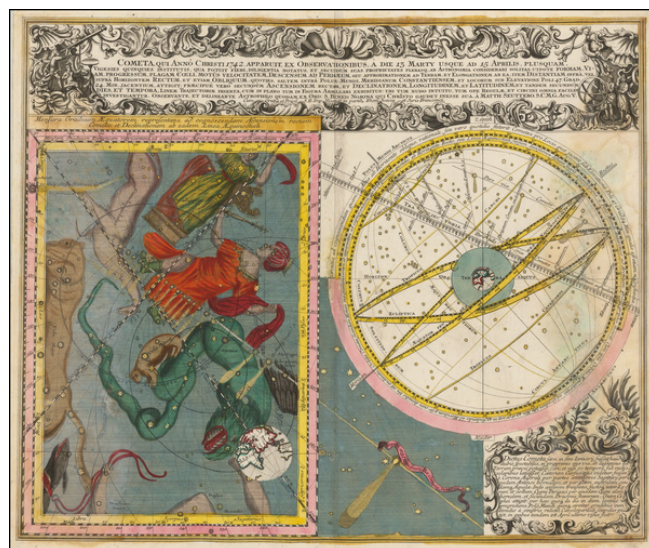

Barry Lawrence Ruderman Antique Maps Inc.

7407 La Jolla Boulevard
La Jolla, CA 92037

www.raremaps.com

(858) 551-8500
blr@raremaps.com

Cometa qui Anno Christi 1742. Apparuit, Ex Observationibus, a die 13 Marty usque ad 15 Aprilis, plusquam Vigiesies quinquies institutis . . .

Stock#: 49735
Map Maker: Seutter
Date: 1743
Place: Augsburg
Color: Hand Colored
Condition: VG+
Size: 23.5 x 19.5 inches
Price: \$ 2,200.00

Description:

Fine pair of celestial models illustrating the bright comet which transited the sky in March and April of 1742.

On the right is an image of the Celestial Sky, illustrating the various constellations visible in the sky at the time of the transit of the comet, which can be seen at the top left. On the left, is model of the solar system, illustrating the position of the comet.

The image presents a striking illustration, one of the best Celestial models of its time.

Detailed Condition: