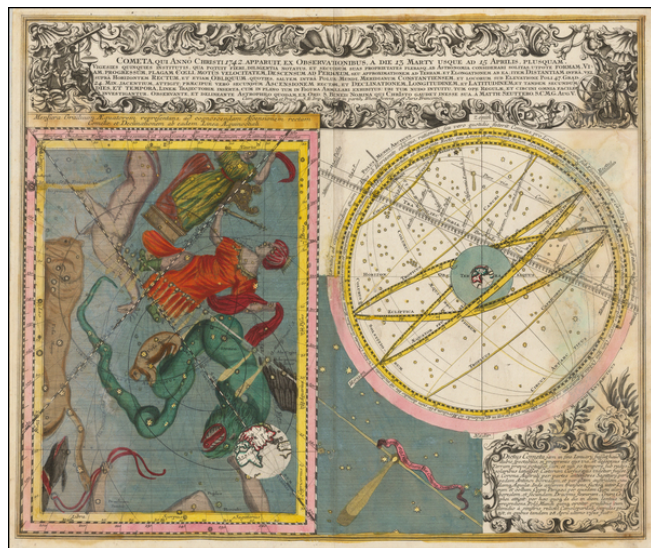

Barry Lawrence Ruderman Antique Maps Inc.

7407 La Jolla Boulevard
La Jolla, CA 92037

www.raremaps.com

(858) 551-8500
blr@raremaps.com

Cometa qui Anno Christi 1742. Apparuit, Ex Observationibus, a die 13 Marty usque ad 15 Aprilis, plusquam Vigiesies quinquies institutis . . .

Stock#: 49735
Map Maker: Seutter
Date: 1743
Place: Augsburg
Color: Hand Colored
Condition: VG+
Size: 23.5 x 19.5 inches
Price: \$2,600.00

Description:

Fine pair of celestial models illustrating the bright comet which transited the sky in March and April of 1742.

On the right is an image of the Celestial Sky, illustrating the various constellations visible in the sky at the time of the transit of the comet, which can be seen at the top left. On the left, is model of the solar system, illustrating the position of the comet.

The image presents a striking illustration, one of the best Celestial models of its time.

Detailed Condition: