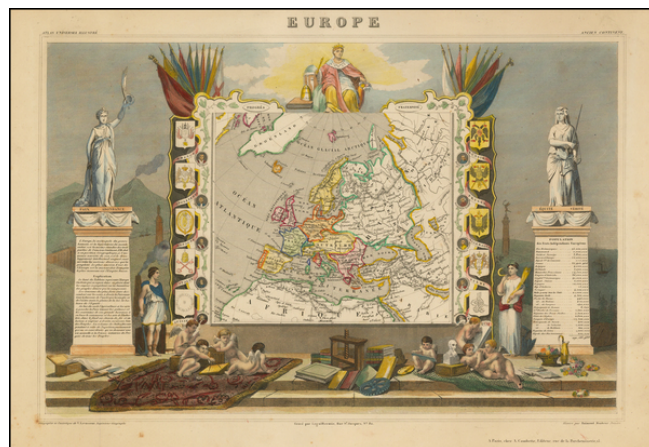

Barry Lawrence Ruderman Antique Maps Inc.

7407 La Jolla Boulevard
La Jolla, CA 92037

www.raremaps.com

(858) 551-8500
blr@raremaps.com

Europe

Stock#: 49699
Map Maker: Levasseur
Date: 1845
Place: Paris
Color: Hand Colored
Condition: VG+
Size: 16 x 13 inches
Price: SOLD

Description:

Decorative map of Europe surrounded by allegorical vignettes.

Engraved by Raimond Bonheur, father of the famous French artist Rosa Bonheur.

Detailed Condition: