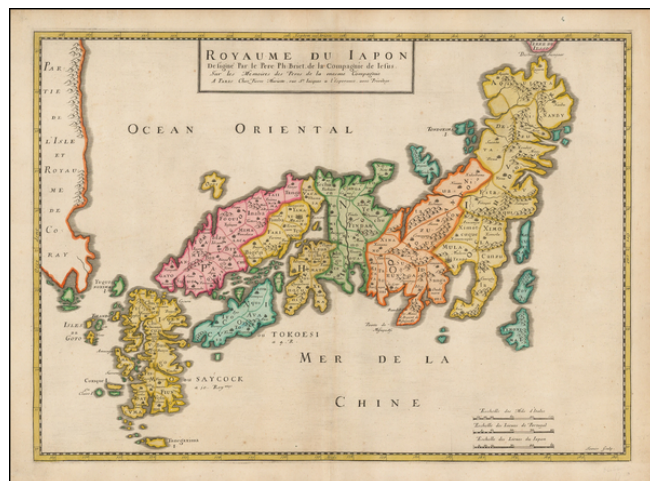

Barry Lawrence Ruderman Antique Maps Inc.

7407 La Jolla Boulevard
La Jolla, CA 92037

www.raremaps.com

(858) 551-8500
blr@raremaps.com

Royaume Du Japon Designe par le Pere Ph. Briet . . .

Stock#: 49675
Map Maker: Briet
Date: 1667 circa
Place: Paris
Color: Hand Colored
Condition: VG+
Size: 20.5 x 14.5 inches
Price: \$1,500.00

Description:

Striking early map of Japan and Korea.

Briet's map follows the Blancus/Moreira model, and looks very similar to the Christophoros Blancus unpublished map of 1617. The map shows a well-shaped Japan with named provinces, and major cities including Tokyo (Yendo) and Kyoto (Meaco). Kyushu and Shikoku are shown with exaggerated inlets, and the tip of Hokkaido is *Terre de Iesso*. Korea is described as an island, but is only partially shown.