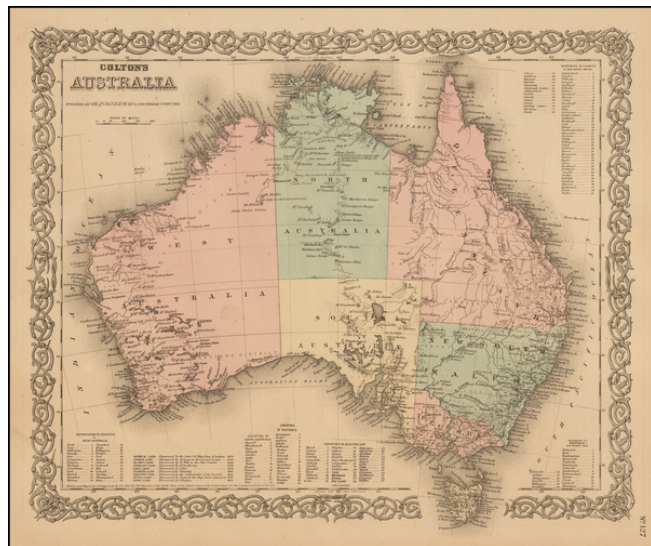

Barry Lawrence Ruderman Antique Maps Inc.

7407 La Jolla Boulevard
La Jolla, CA 92037

www.raremaps.com

(858) 551-8500
blr@raremaps.com

Colton's Australia

Stock#: 49399
Map Maker: Colton
Date: 1872
Place: New York
Color: Hand Colored
Condition: VG+
Size: 16 x 13.5 inches
Price: SOLD

Description:

Highly detailed map of Australia, colored by provinces.

Includes a key showing the various counties in each of the provinces. Shows towns, rivers, lakes, mountains, islands, etc. The interior is still highly primitive and unknown.

Decorative border. A terrific regional map, from one of the most prolific American mapmakers of the mid-19th Century.

Detailed Condition: