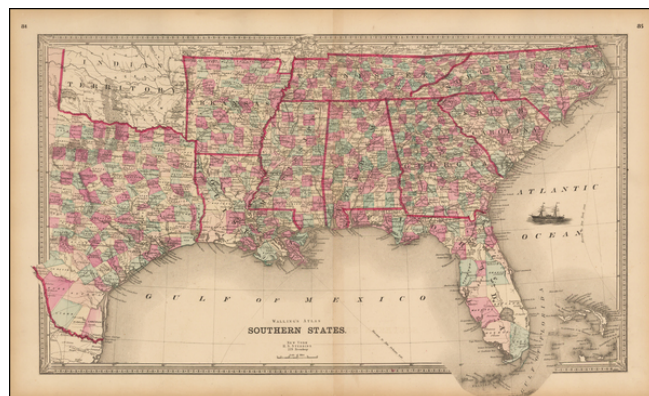

Barry Lawrence Ruderman Antique Maps Inc.

7407 La Jolla Boulevard
La Jolla, CA 92037

www.raremaps.com

(858) 551-8500
blr@raremaps.com

Southern States

Stock#: 49337
Map Maker: Stebbins
Date: 1866 circa
Place: New York
Color: Hand Colored
Condition: VG+
Size: 24.5 x 15 inches
Price: SOLD

Description:

Rare map of the southern United States, stretching from Florida to Texas.

First time we have ever seen the map for sale.

Detailed Condition: