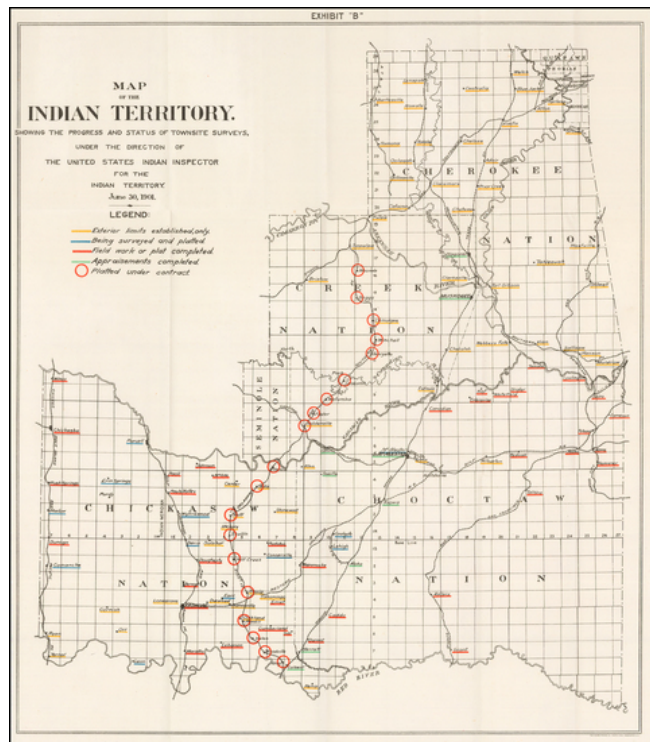

Barry Lawrence Ruderman Antique Maps Inc.

7407 La Jolla Boulevard
La Jolla, CA 92037

www.raremaps.com

(858) 551-8500
blr@raremaps.com

Map of the Indian Territory Showing the Progress and Status of Townsite Surveys, Under the Direction of The United States Indian Inspector for the Indian Territory. June 30, 1901.

Stock#: 49295
Map Maker: United States Department of the Interior
Date: 1901
Place: Washington, D.C.
Color: Color
Condition: VG+
Size: 21 x 18.5 inches
Price: \$ 345.00

Description:

Scarce map of Indian Territory, showing the progress of the surveying in that region up to June 1901, prepared by the U.S. Department of the Interior under the direction fo the United States Indian Inspector for the Indian Territory.

The surveys depicted focused on townsites within the Indian Territory.

Detailed Condition:

Folding map.